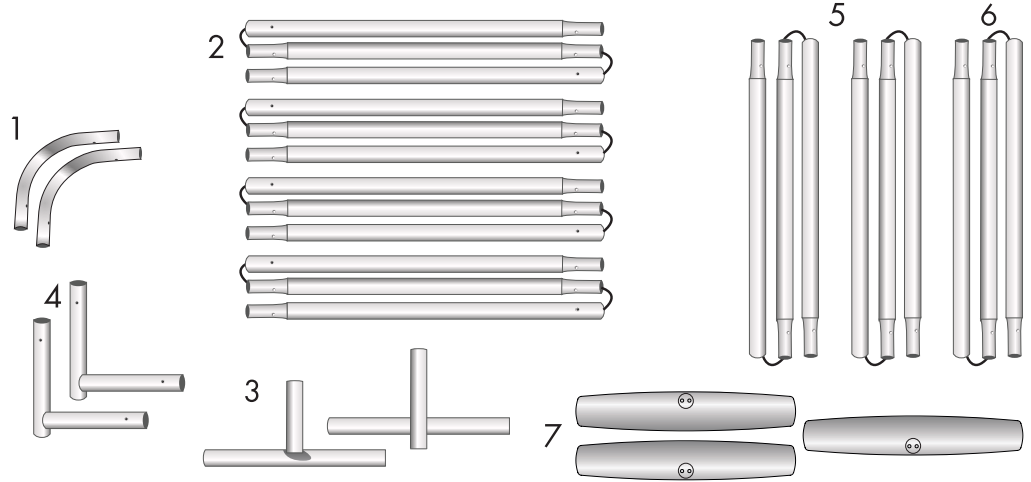

# ASSEMBLY INSTRUCTIONS

## Product Parts

- 1 - Top Corner Poles (x2)
- 2 - Top & Bottom Poles (x4)
- 3 - T-Part (x2)
- 4 - Bottom Corner Poles (x2)
- 5 - Left & Right Poles (x2)
- 6 - Vertical Middle Pole
- 7 - Feet (x2)

Place all product parts into Carry Case and store in a cool dry location. Recommended for indoor use only. Machine wash on gentle cycle using mild detergent. Tumble Dry No Heat. Do NOT dry clean, Do NOT Iron.