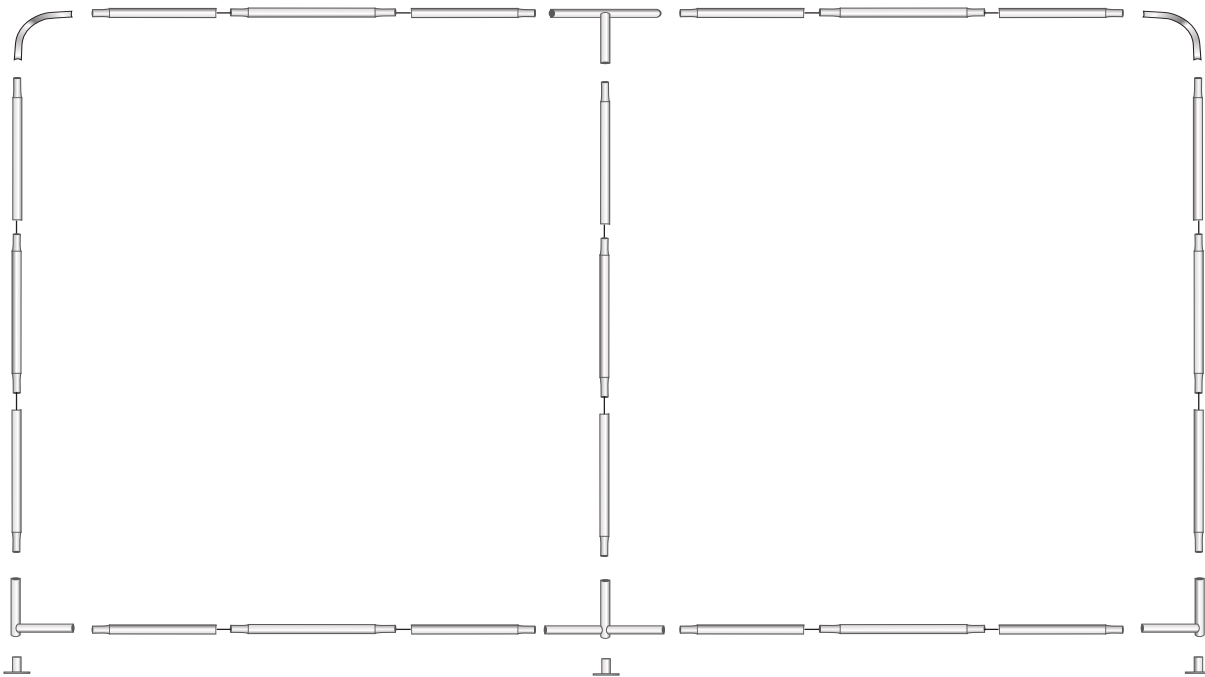

# ASSEMBLY INSTRUCTIONS

## Product Parts

- 1 - Top Corner Poles (x2)
- 2 - Top & Bottom Poles (x4)
- 3 - T-Part (x2)
- 4 - Bottom Corner Poles (x2)
- 5 - Left & Right Poles (x2)
- 6 - Vertical Middle Pole
- 7 - Feet (x2)

Place all product parts into Carry Case and store in a cool dry location. Recommended for indoor use only. Machine wash on gentle cycle using mild detergent. Tumble Dry No Heat. Do NOT dry clean, Do NOT Iron.