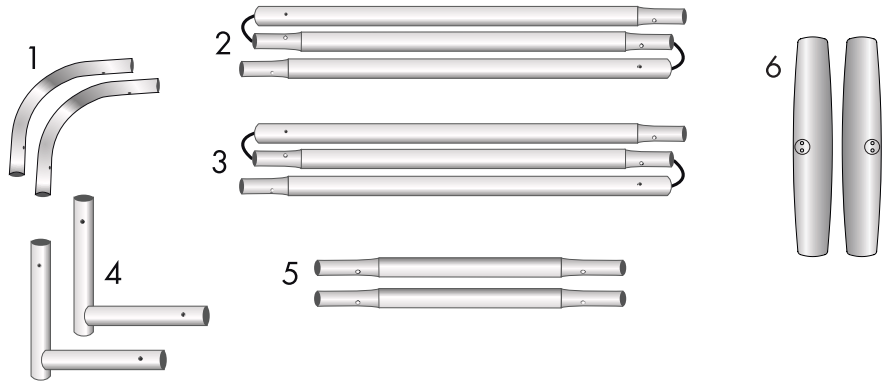

Product Parts

- 1 - Top Corner Poles (x2)
- 2 - Left Side
- 3 - Right Side
- 4 - Bottom Corner Poles (x2)
- 5 - Top & Bottom Poles (x2)
- 6 - Feet (x2)

Place all product parts into Carry Case and store in a cool dry location. Recommended for indoor use only. Machine wash on gentle cycle using mild detergent. Tumble Dry No Heat. Do NOT dry clean, Do NOT Iron.