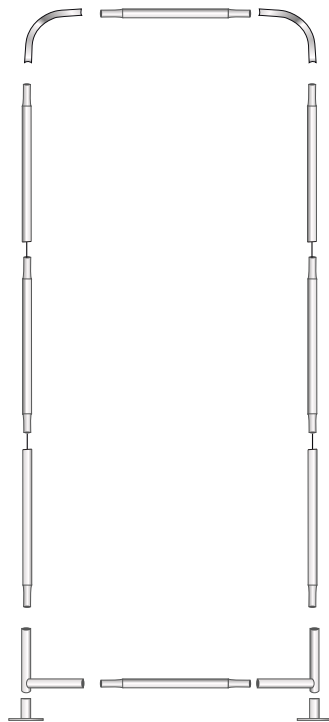

Product Parts

- 1 - Top Corner Poles (x2)
- 2 - Left Side
- 3 - Right Side
- 4 - Bottom Corner Poles (x2)
- 5 - Top & Bottom Poles (x2)
- 6 - Feet (x2)

Place all product parts into Carry Case and store in a cool dry location. Recommended for indoor use only. Machine wash on gentle cycle using mild detergent. Tumble Dry No Heat. Do NOT dry clean, Do NOT Iron.