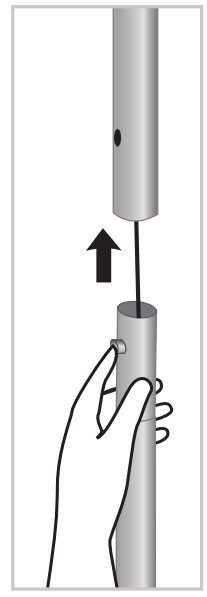

Product Parts

- 1 - Top Corner Poles (x2)
- 2 - Left Side
- 3 - Right Side
- 4 - Bottom Corner Poles (x2)
- 5 - Top & Bottom Poles (x2)
- 6 - Feet (x2)

Place all product parts into Carry Case and store in a cool dry location. Recommended for indoor use only. Machine wash on gentle cycle using mild detergent. Tumble Dry No Heat. Do NOT dry clean, Do NOT Iron.