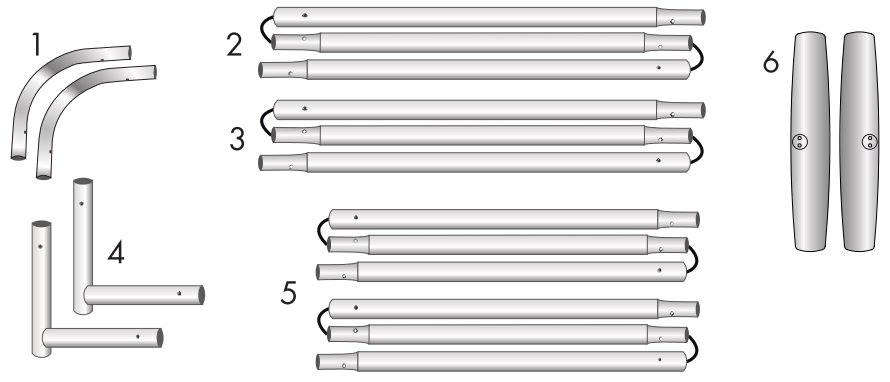

Product Parts

- 1 - Top Corner Poles (x2)
- 2 - Left Side
- 3 - Right Side
- 4 - Bottom Corner Poles (x2)
- 5 - Top & Bottom Poles (x2)
- 6 - Feet (x2)

Place all product parts into Carry Case and store in a cool dry location. Recommended for indoor use only. Machine wash on gentle cycle using mild detergent. Tumble Dry No Heat. Do NOT dry clean, Do NOT Iron.