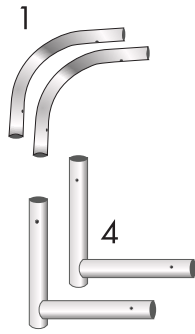

Product Parts

- 1 - Top Corner Poles (x2)
- 2 - Top Pole
- 3 - Bottom Pole
- 4 - Bottom Corner Poles (x2)
- 5 - Left & Right Poles (x2)
- 6 - Vertical Middle Pole
- 7 - Feet (x2)

Place all product parts into Carry Case and store in a cool dry location. Recommended for indoor use only. Machine wash on gentle cycle using mild detergent. Tumble Dry No Heat. Do NOT dry clean, Do NOT Iron.