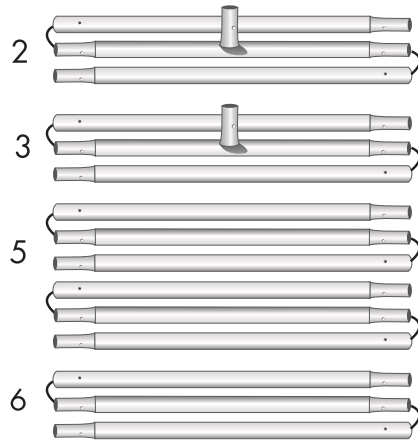

Product Parts

- 1 - Top Corner Poles (x2)
- 2 - Top Pole
- 3 - Bottom Pole
- 4 - Bottom Corner Poles (x2)
- 5 - Left & Right Poles (x2)
- 6 - Vertical Middle Pole
- 7 - Feet (x2)

Place all product parts into Carry Case and store in a cool dry location. Recommended for indoor use only. Machine wash on gentle cycle using mild detergent. Tumble Dry No Heat. Do NOT dry clean, Do NOT Iron.