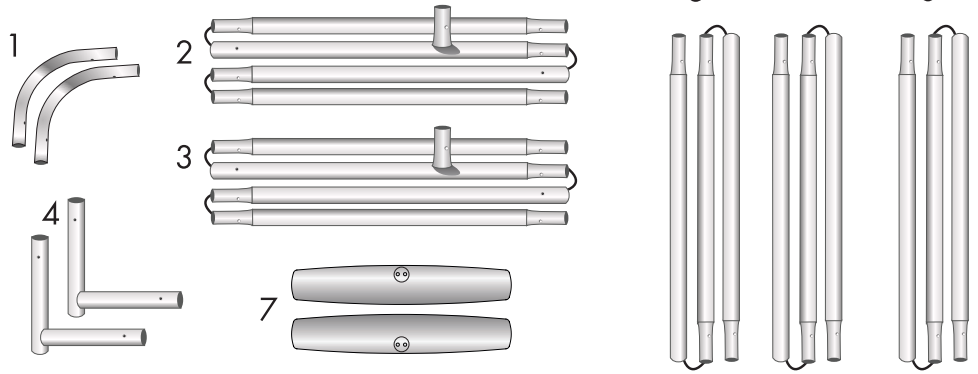

Product Parts

- 1 - Top Corner Poles (x2)
- 2 - Top Pole
- 3 - Bottom Pole
- 4 - Bottom Corner Poles (x2)
- 5 - Left & Right Poles (x2)
- 6 - Vertical Middle Pole
- 7 - Feet (x2)

Place all product parts into Carry Case and store in a cool dry location. Recommended for indoor use only. Machine wash on gentle cycle using mild detergent. Tumble Dry No Heat. Do NOT dry clean, Do NOT Iron.