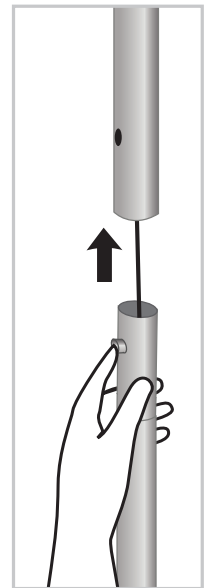

Product Parts

- 1 - Top Corner Poles (x2)
- 2 - Top Pole
- 3 - Bottom Pole
- 4 - Bottom Corner Poles (x2)
- 5 - Left & Right Poles (x2)
- 6 - Vertical Middle Pole
- 7 - Feet (x2)

Place all product parts into Carry Case and store in a cool dry location. Recommended for indoor use only. Machine wash on gentle cycle using mild detergent. Tumble Dry No Heat. Do NOT dry clean, Do NOT Iron.