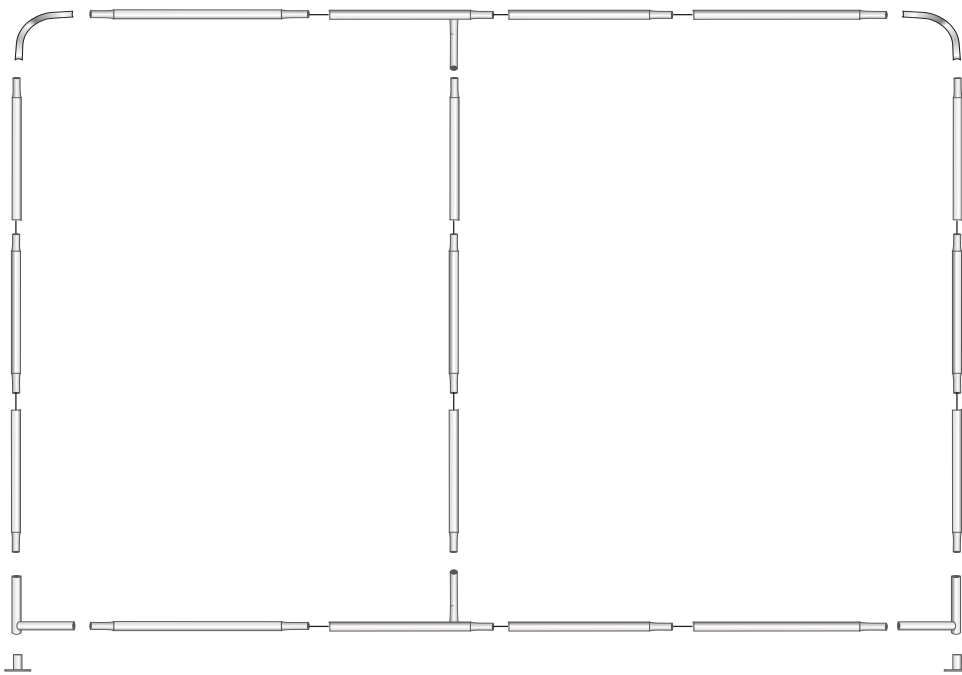

Product Parts

- 1 - Top Corner Poles (x2)
- 2 - Top Pole
- 3 - Bottom Pole
- 4 - Bottom Corner Poles (x2)
- 5 - Left & Right Poles (x2)
- 6 - Vertical Middle Pole
- 7 - Feet (x2)

Place all product parts into Carry Case and store in a cool dry location. Recommended for indoor use only. Machine wash on gentle cycle using mild detergent. Tumble Dry No Heat. Do NOT dry clean, Do NOT Iron.