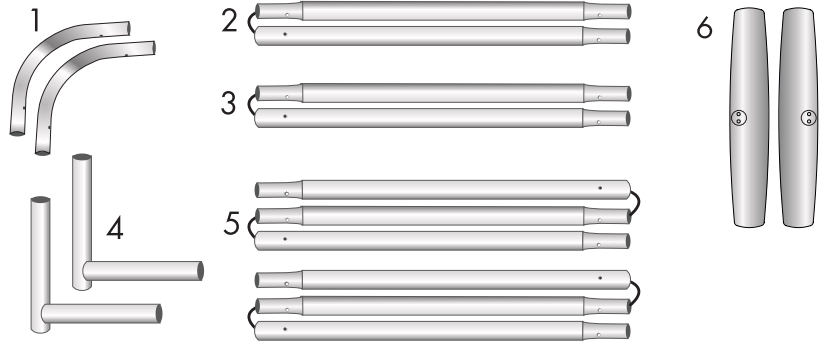

Product Parts

- 1 - Top Corner Poles (x2)
- 2 - Left Side
- 3 - Right Side
- 4 - Bottom Corner Poles (x2)
- 5 - Top & Bottom Poles (x2)
- 6 - Feet (x2)

Place all product parts into Carry Case and store in a cool dry location. Recommended for indoor use only. Machine wash on gentle cycle using mild detergent. Tumble Dry No Heat. Do NOT dry clean, Do NOT Iron.