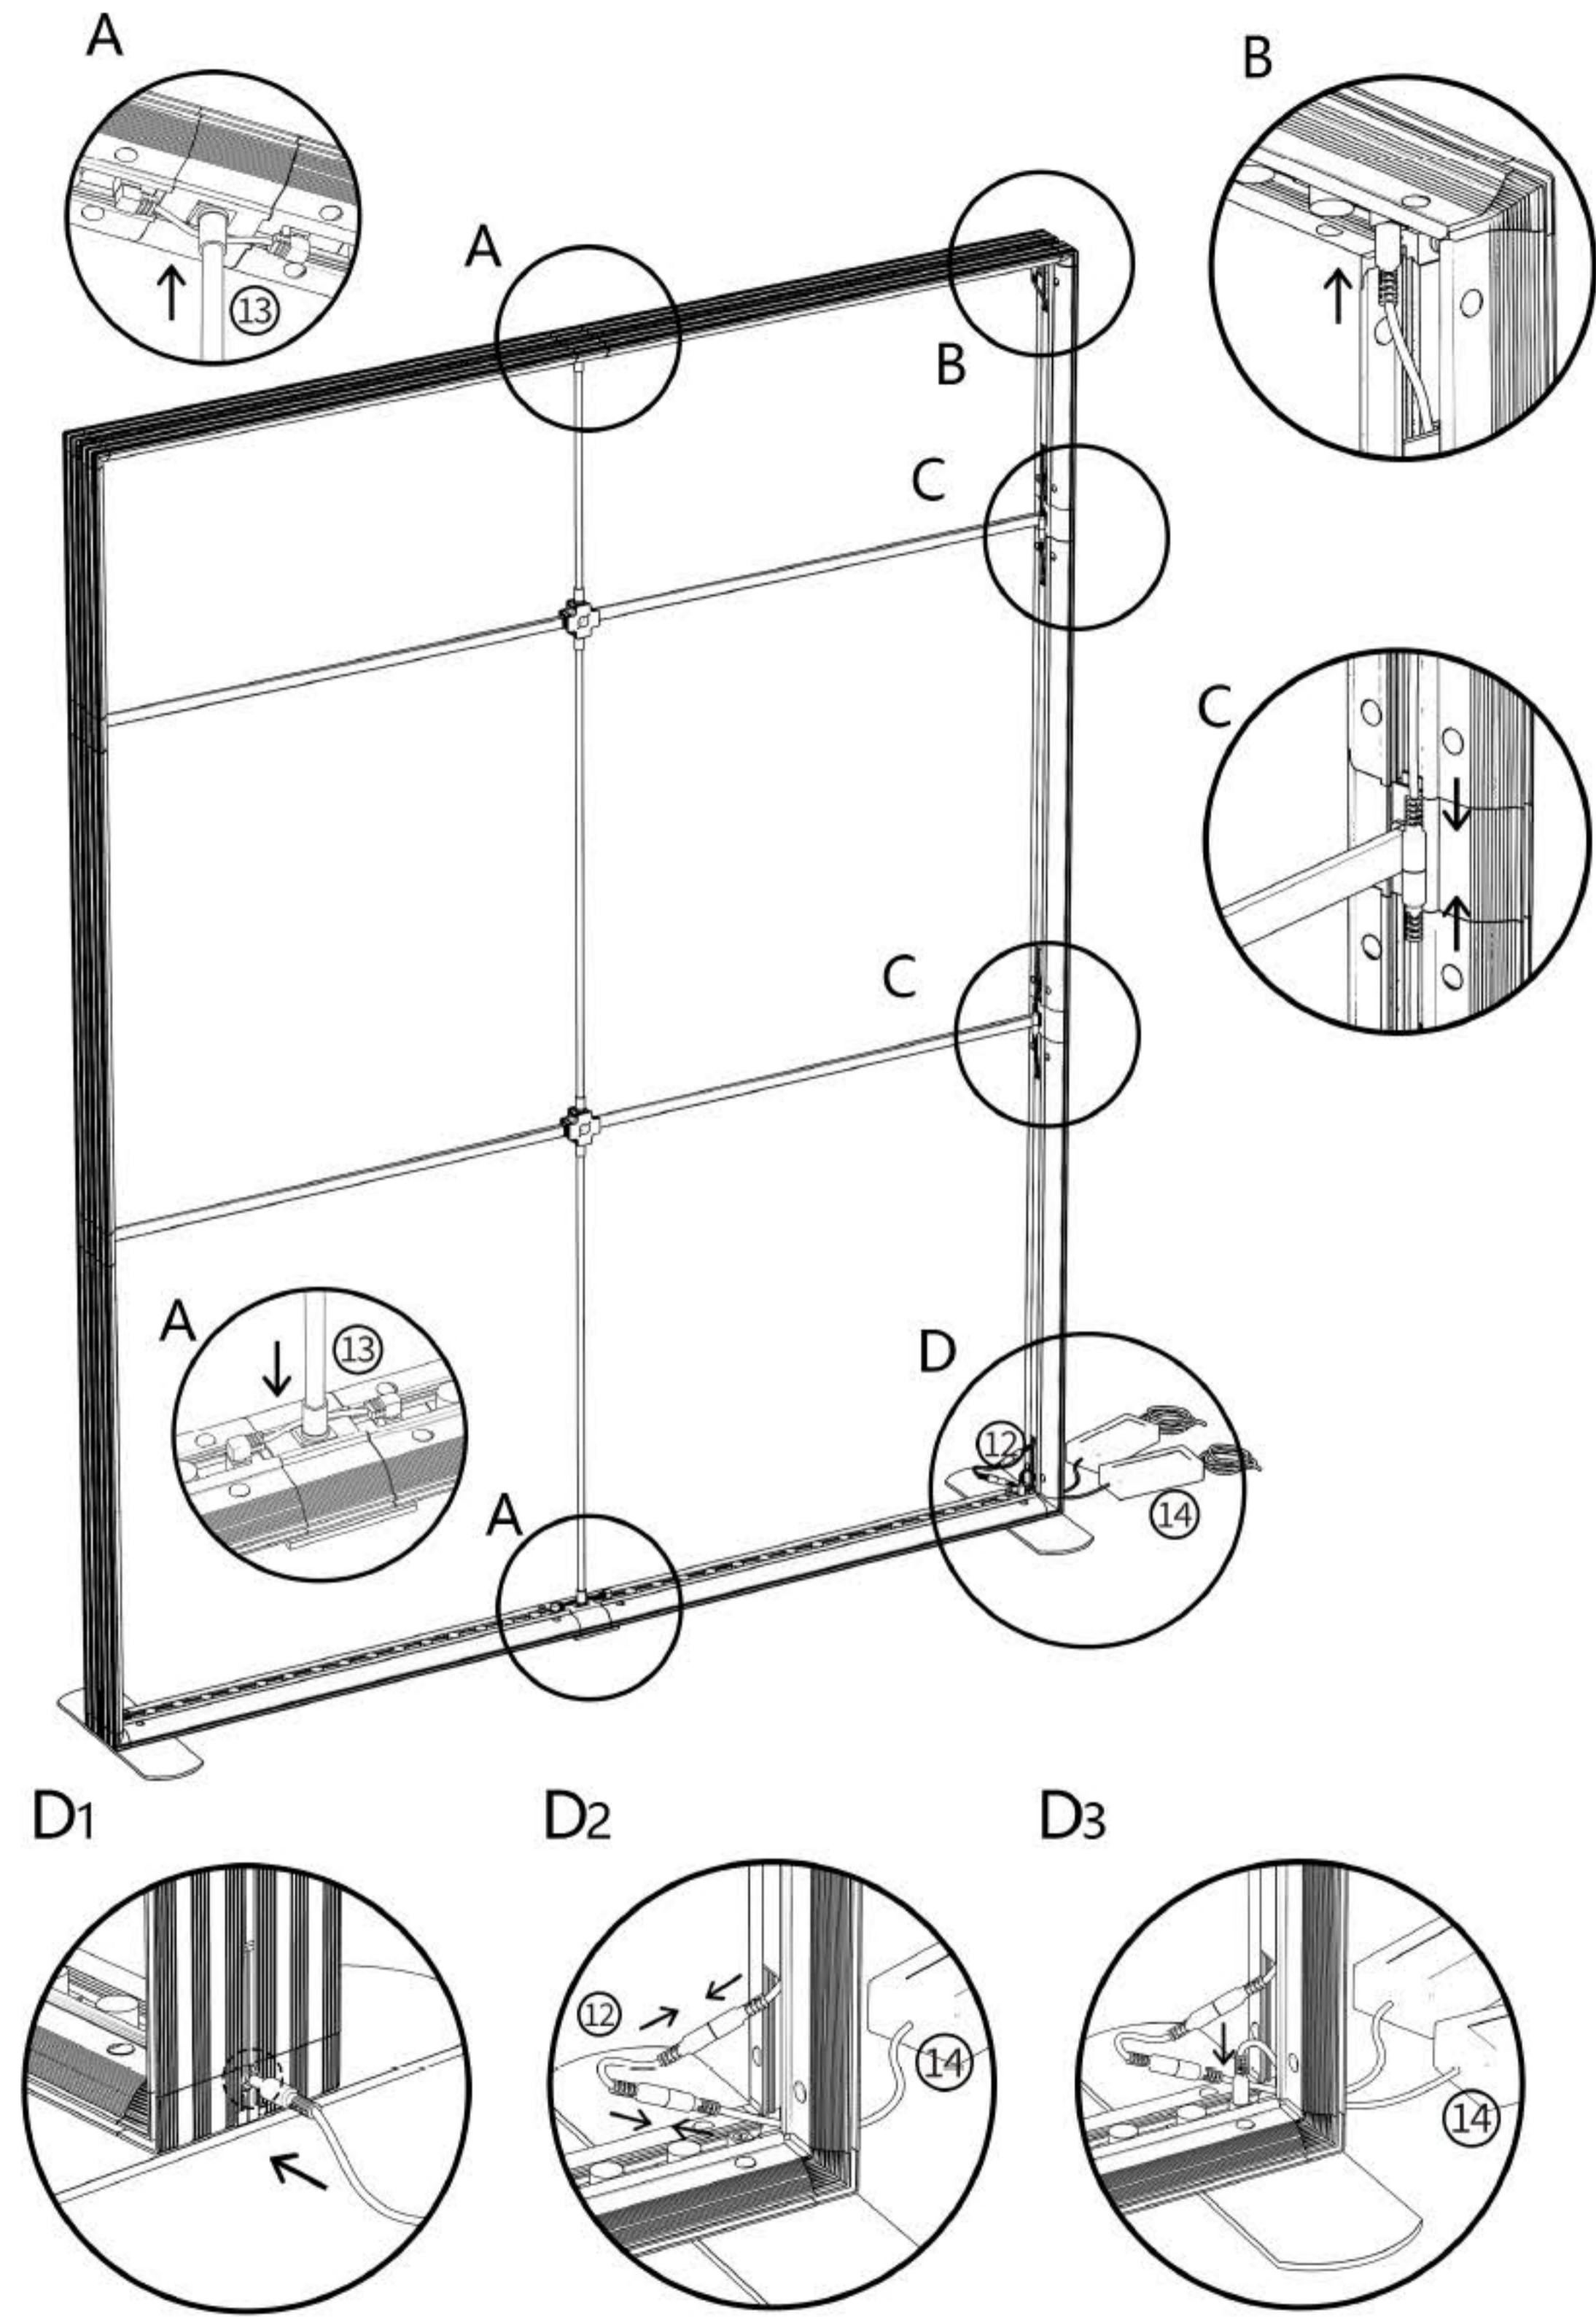

Module Light Box

Caution : One power supply
can only drive 3pcs LED light strip most

500/850/1000X2500(1000+1000+500)

9

10

W850*2000+500
W1000*2000+500

Tips for graphic installation: Graphic installation is better to start from 4 corners and then the middle of edges, clip the rest of graphic edges into the slot of the frame until the graphic is installed completely and looks smooth enough.

1500/1850/2000X2500(1000+1000+500)

19

20

INSTRUCTION

SEGPRO

W2000*2000+500
W3000*2000+500

1

2

3

4

Tips for graphic installation: Graphic installation is better to start from 4 corners and then the middle of edges, clip the rest of graphic edges into the slot of the frame until the graphic is installed completely and looks smooth enough.

2500/2850/3000X2500(1000+1000+500)

3500/3850/4000X2500(1000+1000+500)

4500/4850/5000X2500(1000+1000+500)

5500/5850/6000X2500(1000+1000+500)