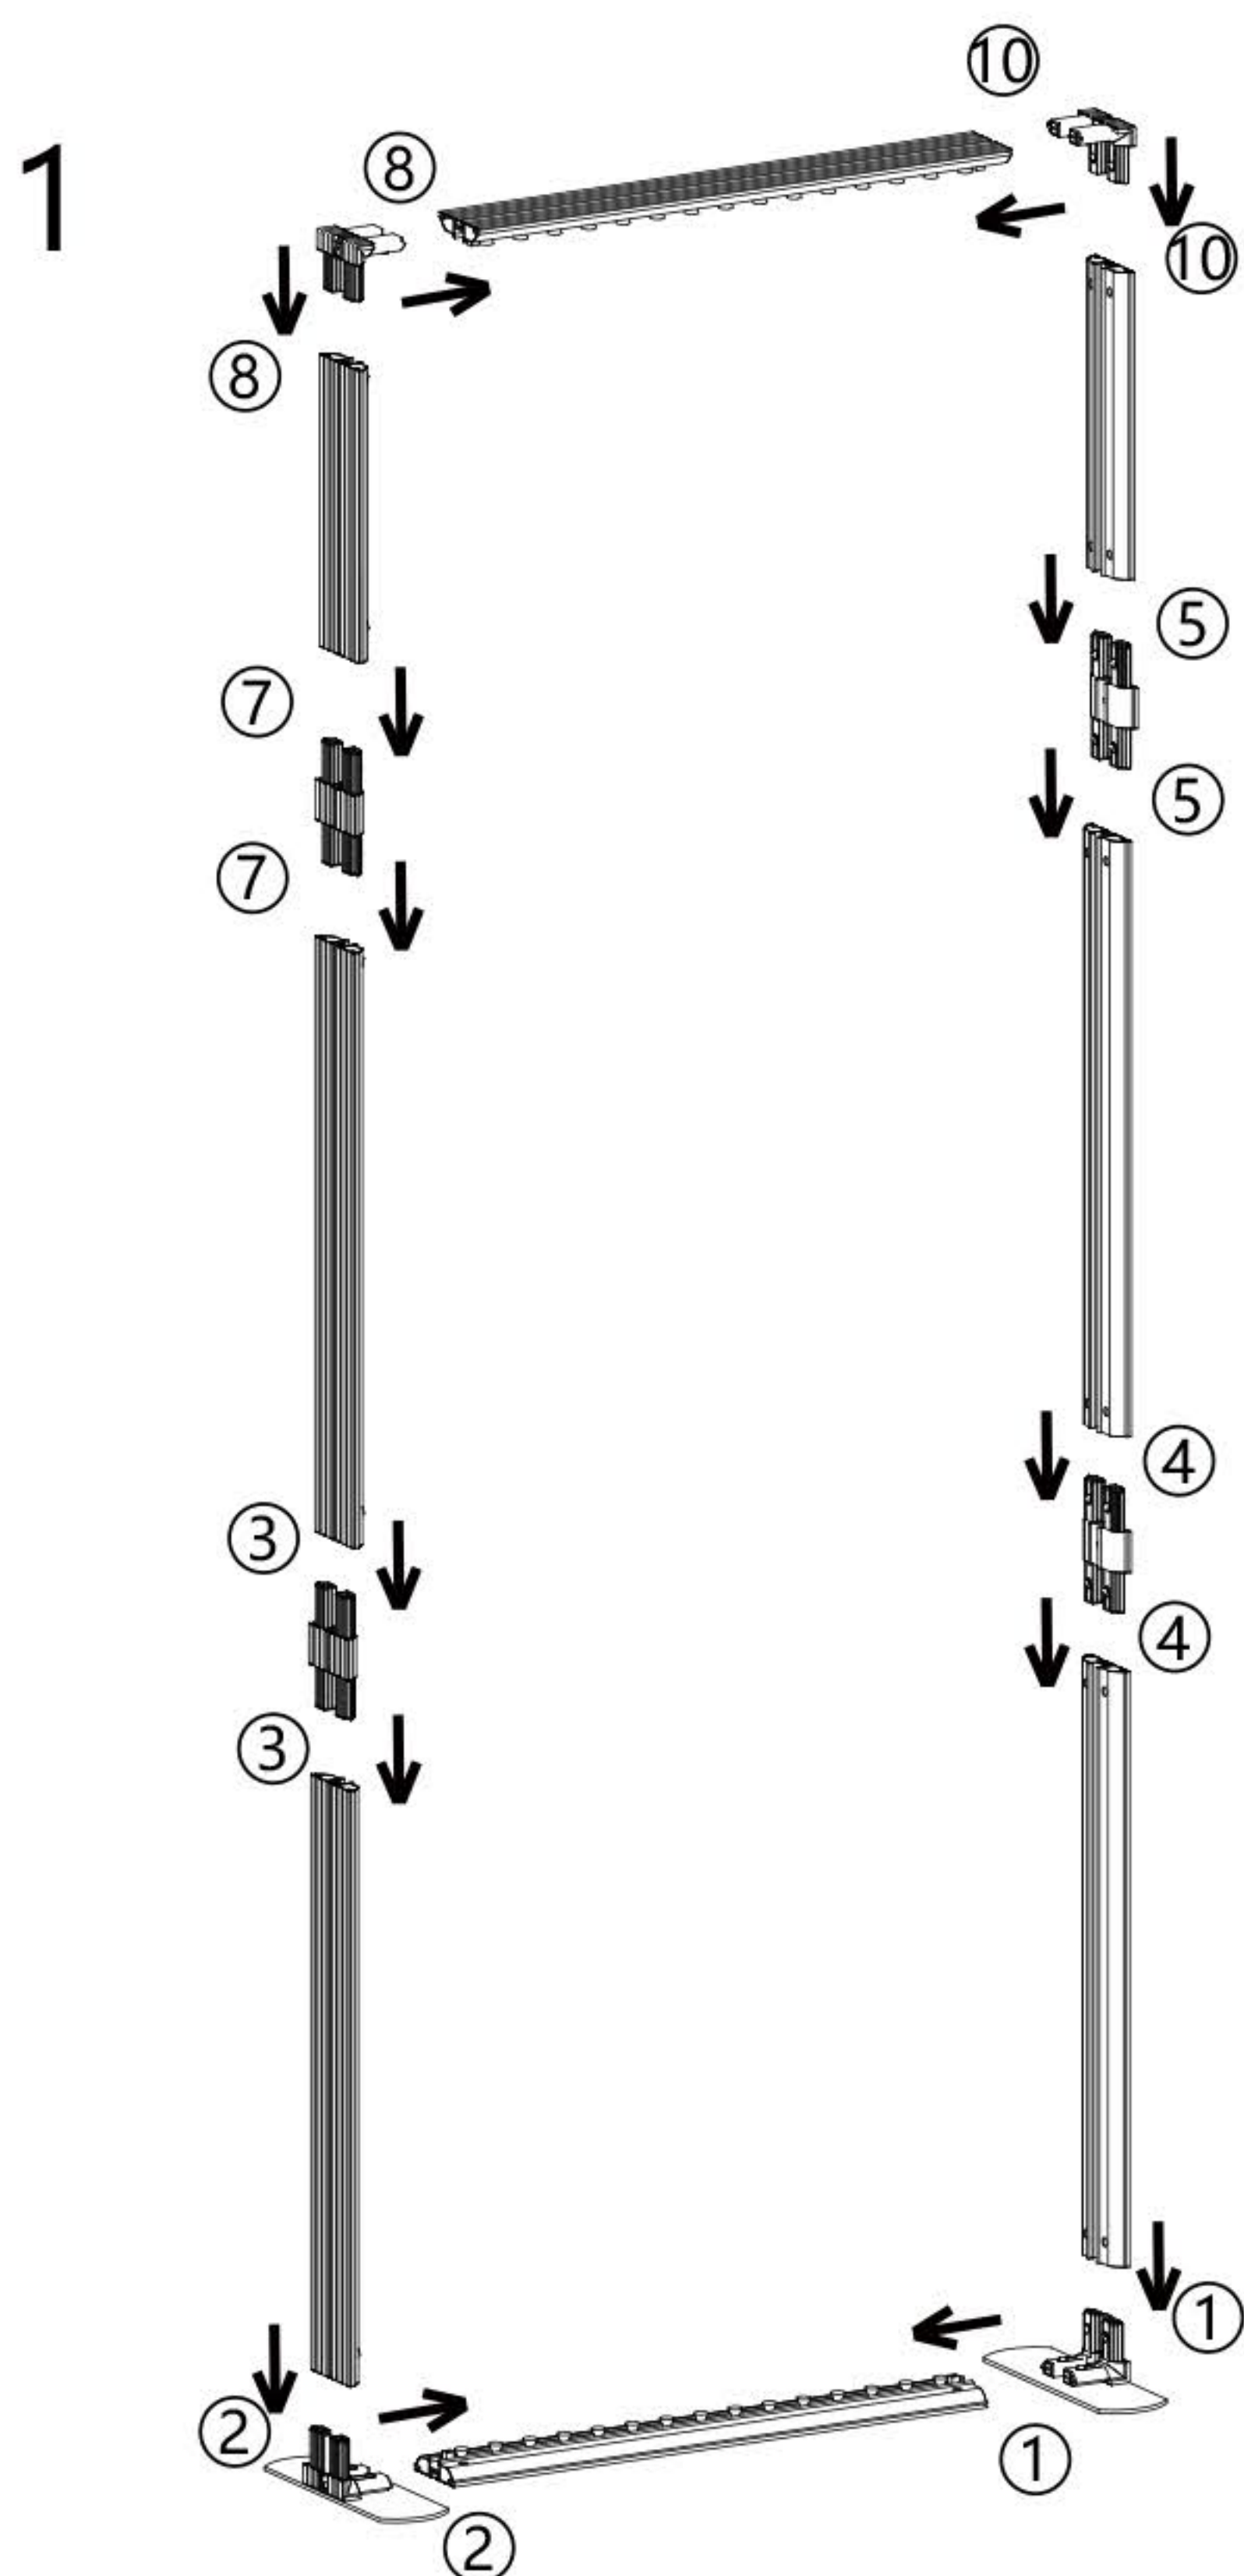

Module Light Box

Caution : One power supply
can only drive 3pcs LED light strip most

500/850/1000X2500(1000+1000+500)

9

10

W850*2000+500
W1000*2000+500

Tips for graphic installation: Graphic installation is better to start from 4 corners and then the middle of edges, clip the rest of graphic edges into the slot of the frame until the graphic is installed completely and looks smooth enough.

1500/1850/2000X2500(1000+1000+500)

19

20

INSTRUCTION

SEGPRO

W2000*2000+500
W3000*2000+500

1

2

3

4

Tips for graphic installation: Graphic installation is better to start from 4 corners and then the middle of edges, clip the rest of graphic edges into the slot of the frame until the graphic is installed completely and looks smooth enough.

2500/2850/3000X2500(1000+1000+500)

3500/3850/4000X2500(1000+1000+500)

4500/4850/5000X2500(1000+1000+500)

5500/5850/6000X2500(1000+1000+500)