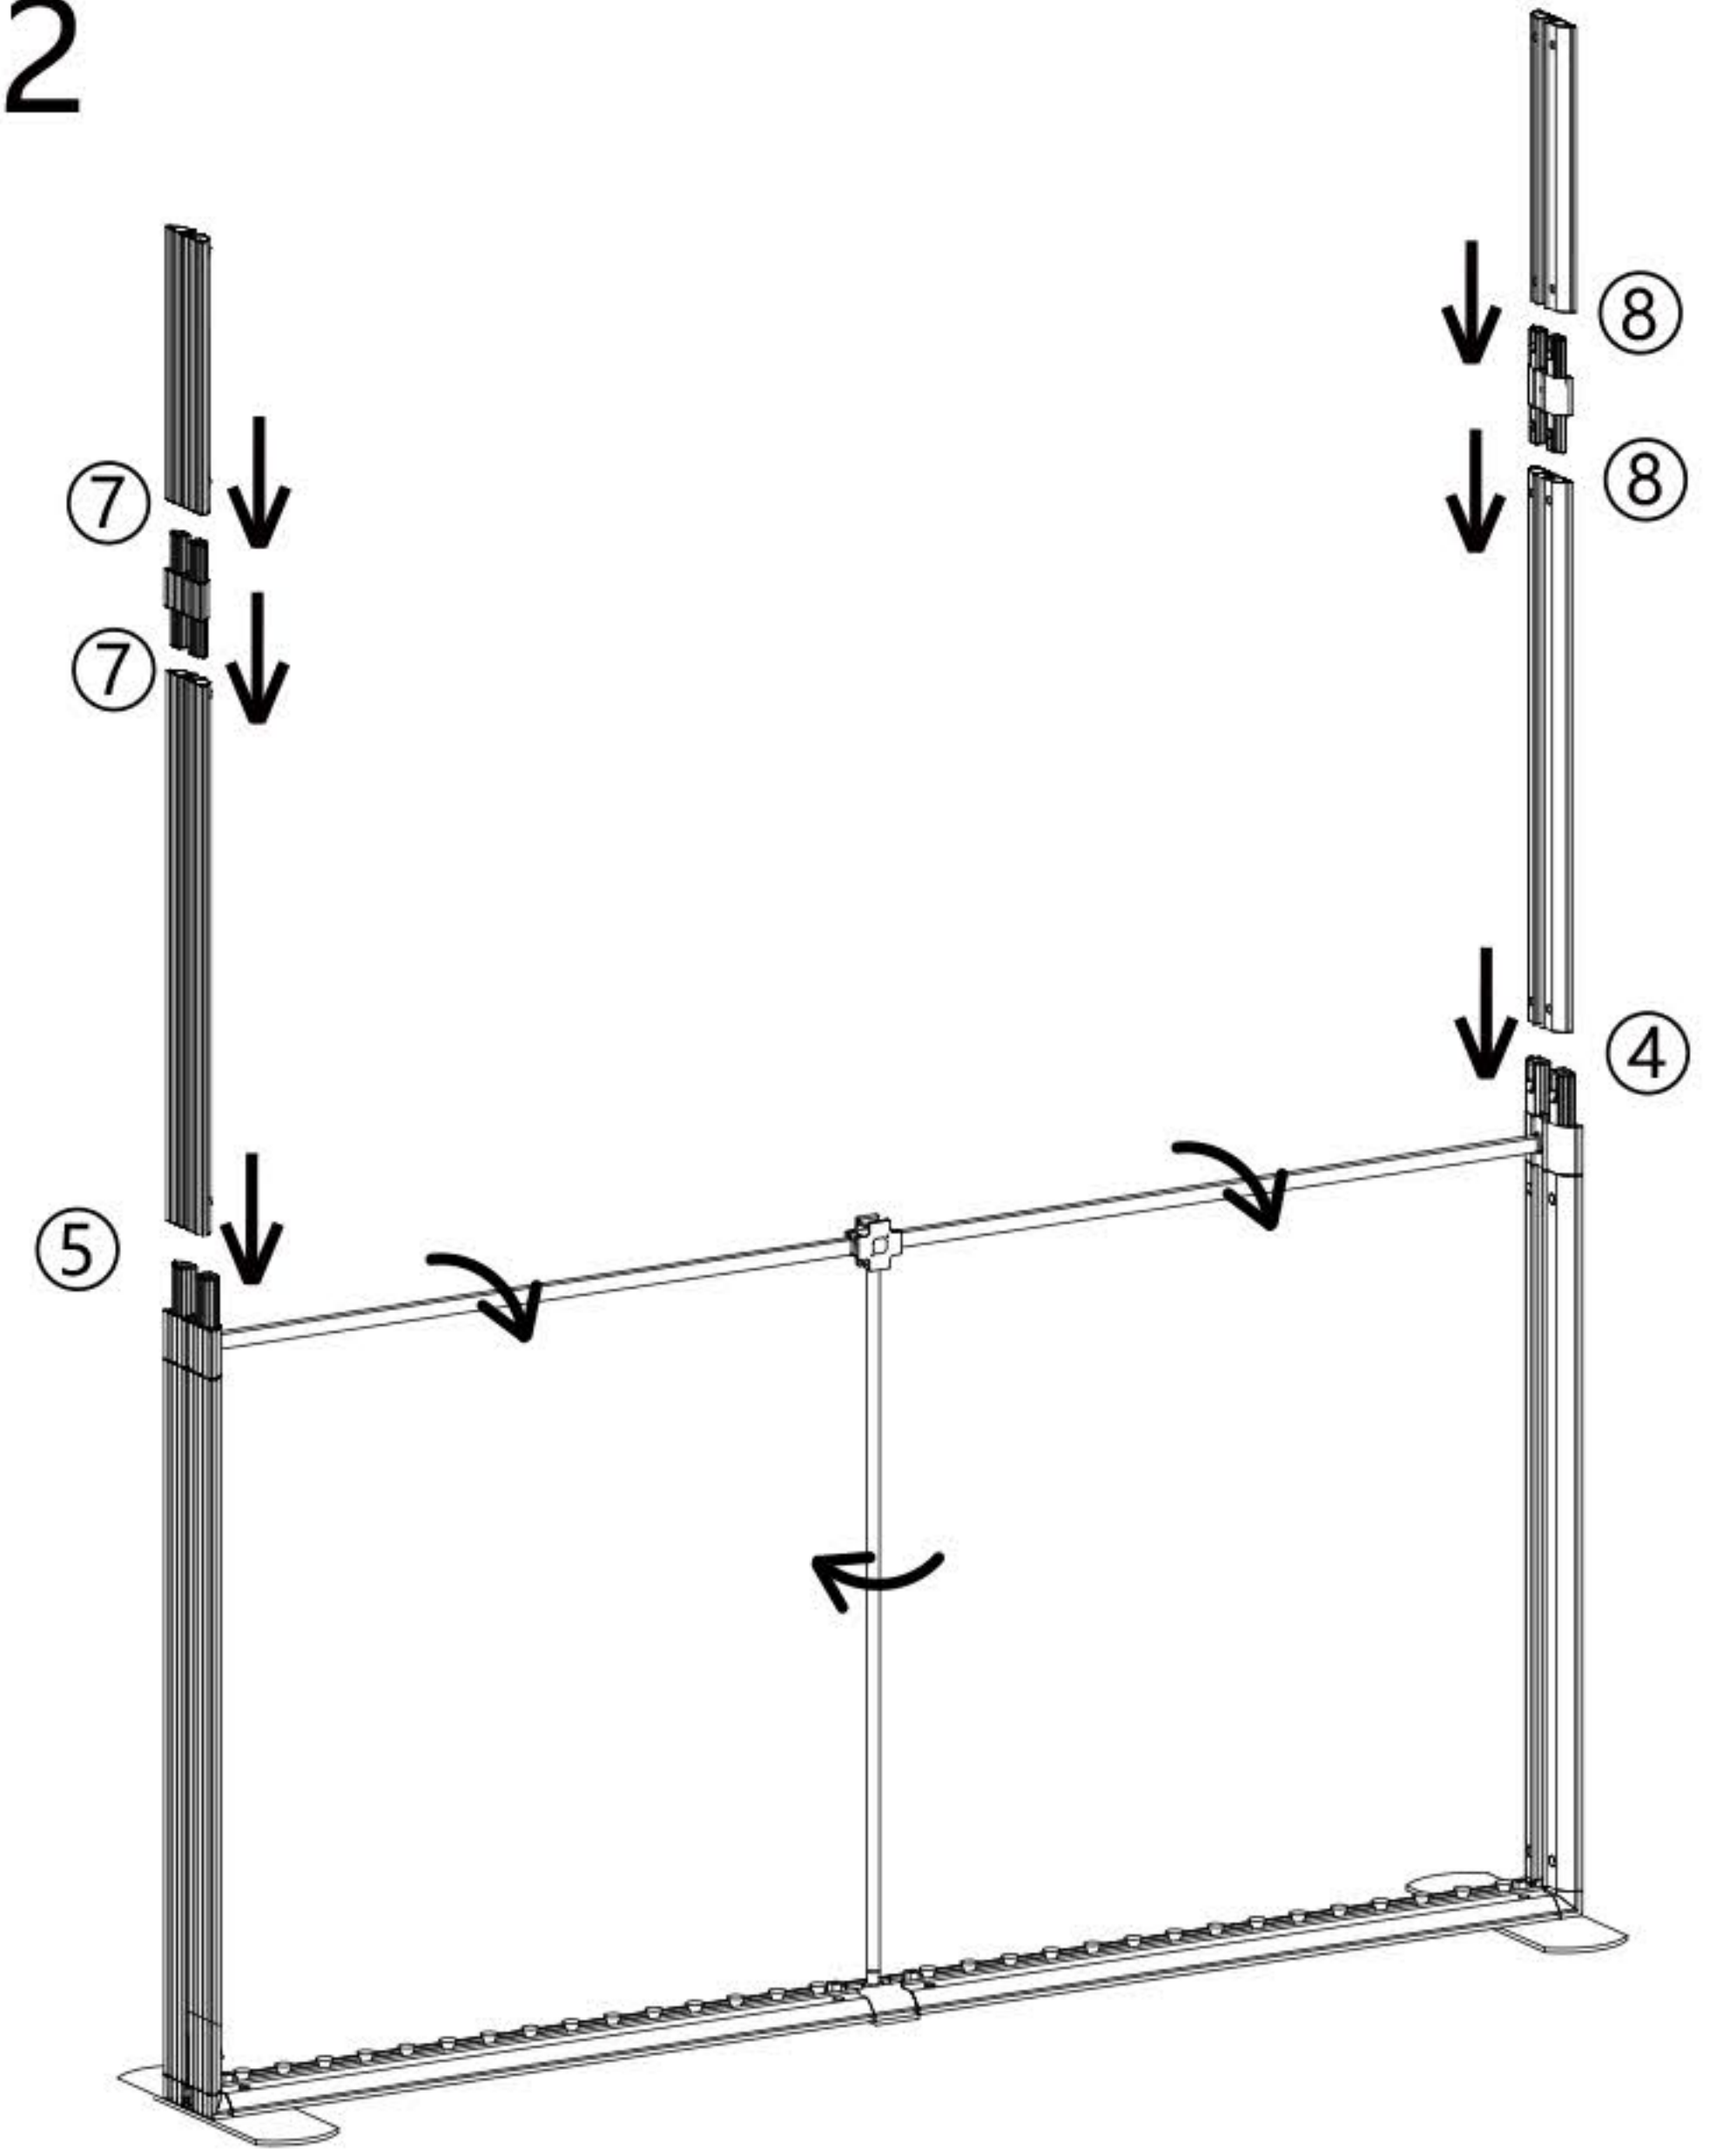

Module Light Box

Caution : One power supply
can only drive 3pcs LED light strip most

500/850/1000X2500(1000+1000+500)

9

10

W850*2000+500
W1000*2000+500

Tips for graphic installation: Graphic installation is better to start from 4 corners and then the middle of edges, clip the rest of graphic edges into the slot of the frame until the graphic is installed completely and looks smooth enough.

1500/1850/2000X2500(1000+1000+500)

19

20

INSTRUCTION

SEGPRO

W2000*2000+500
W3000*2000+500

1

2

3

4

Tips for graphic installation: Graphic installation is better to start from 4 corners and then the middle of edges, clip the rest of graphic edges into the slot of the frame until the graphic is installed completely and looks smooth enough.

2500/2850/3000X2500(1000+1000+500)

3500/3850/4000X2500(1000+1000+500)

4500/4850/5000X2500(1000+1000+500)

5500/5850/6000X2500(1000+1000+500)