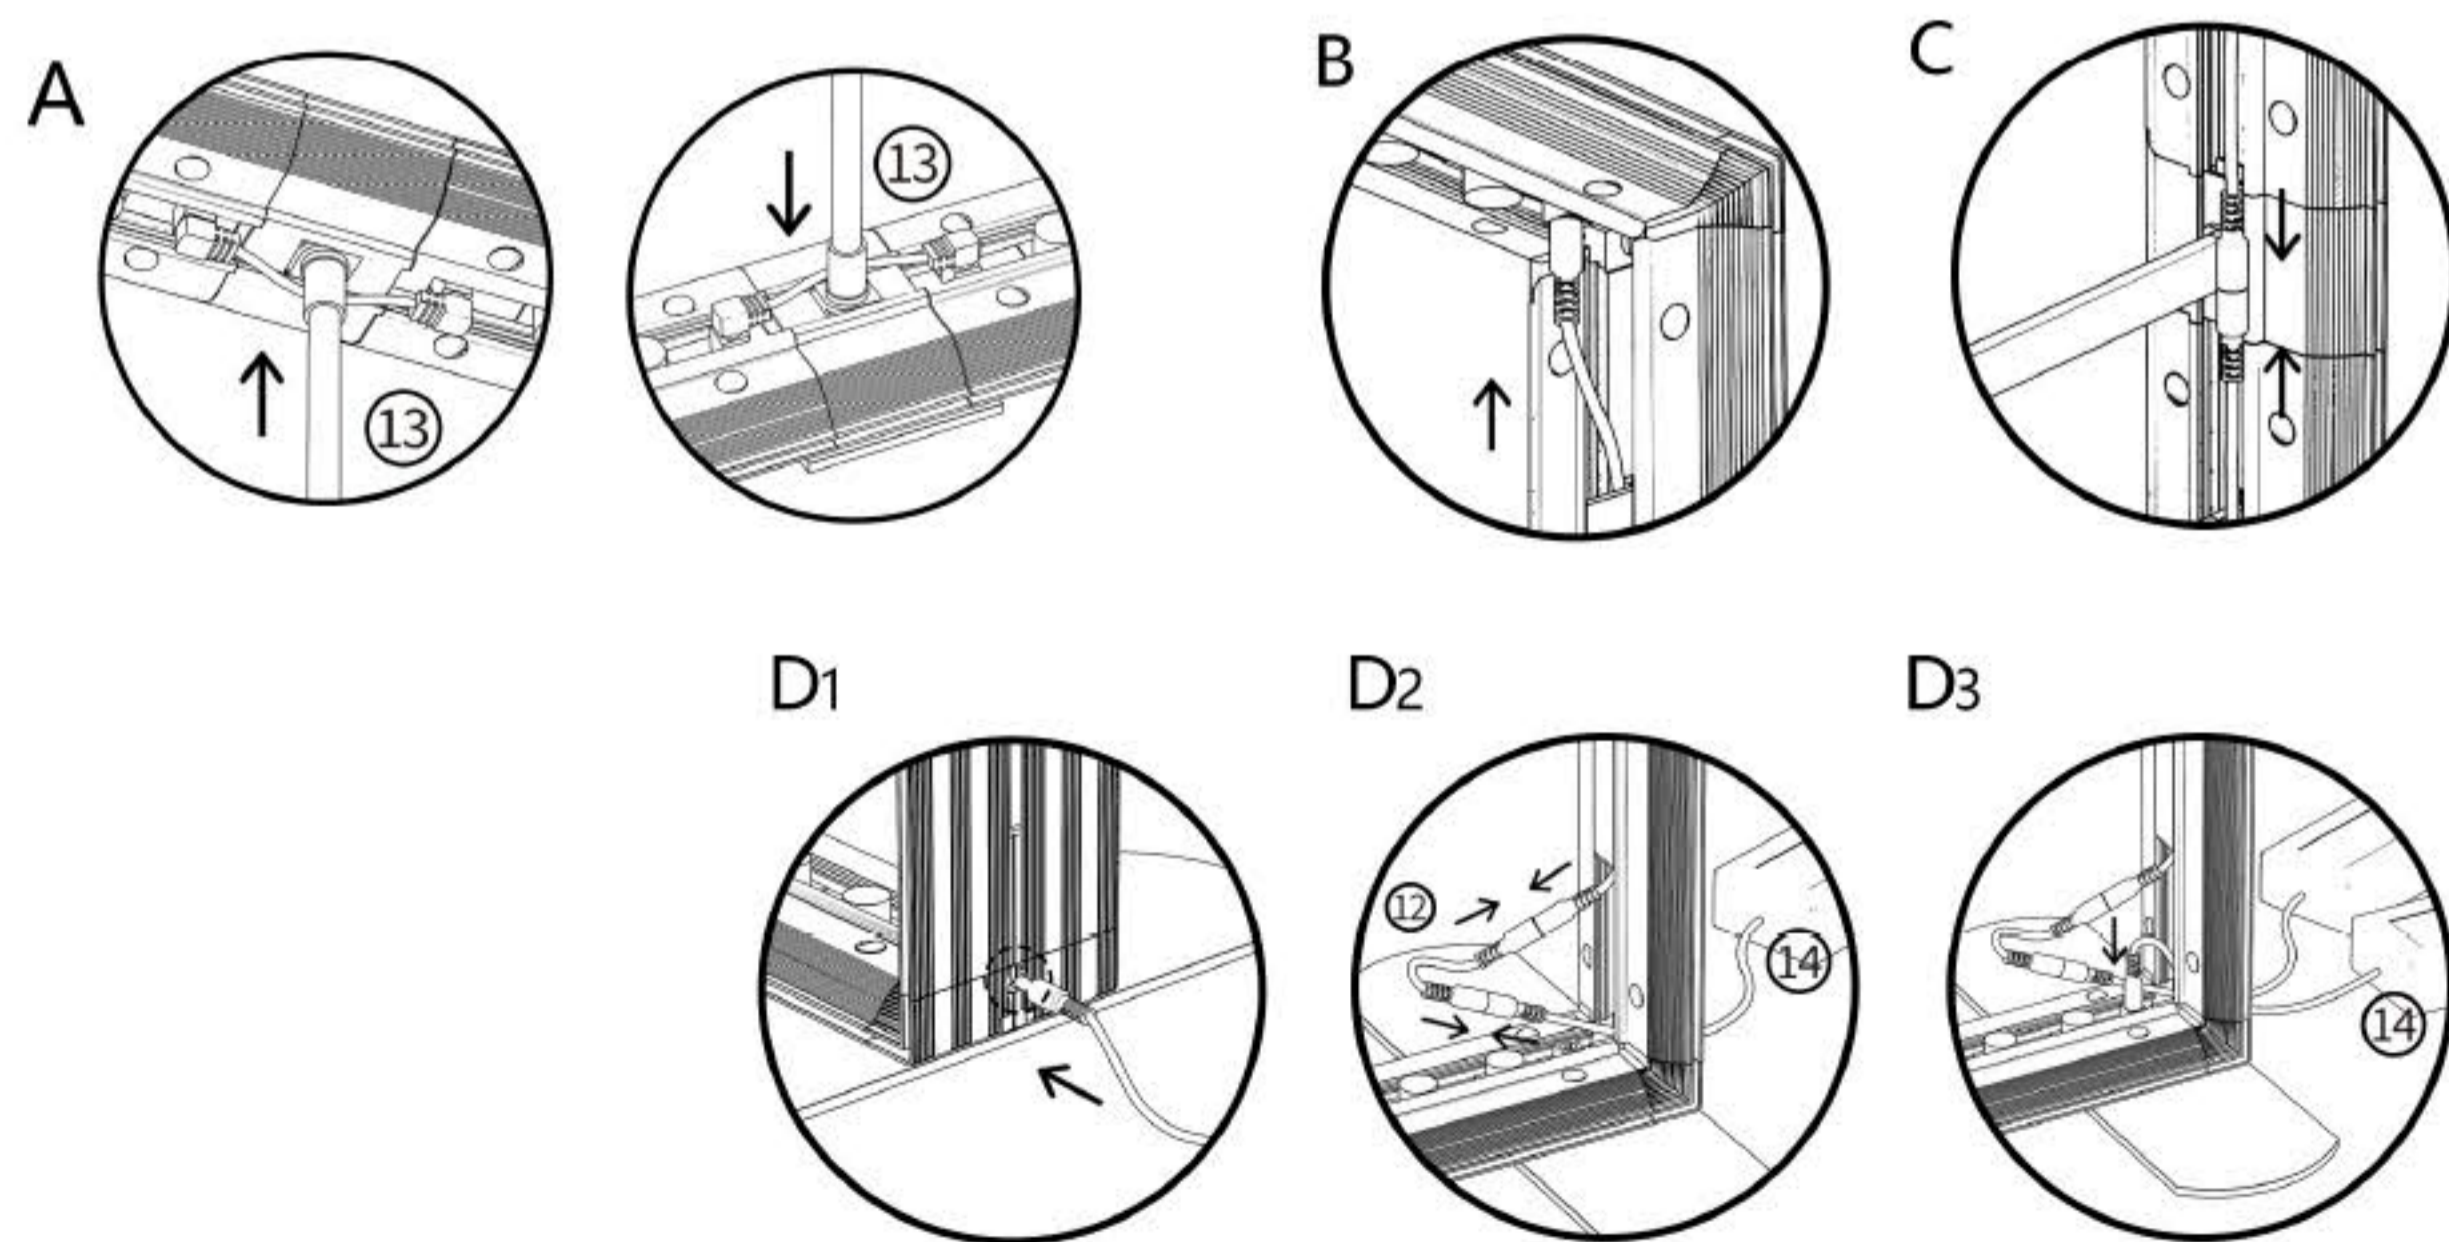

4500/4850/5000X2500(1000+1000+500)