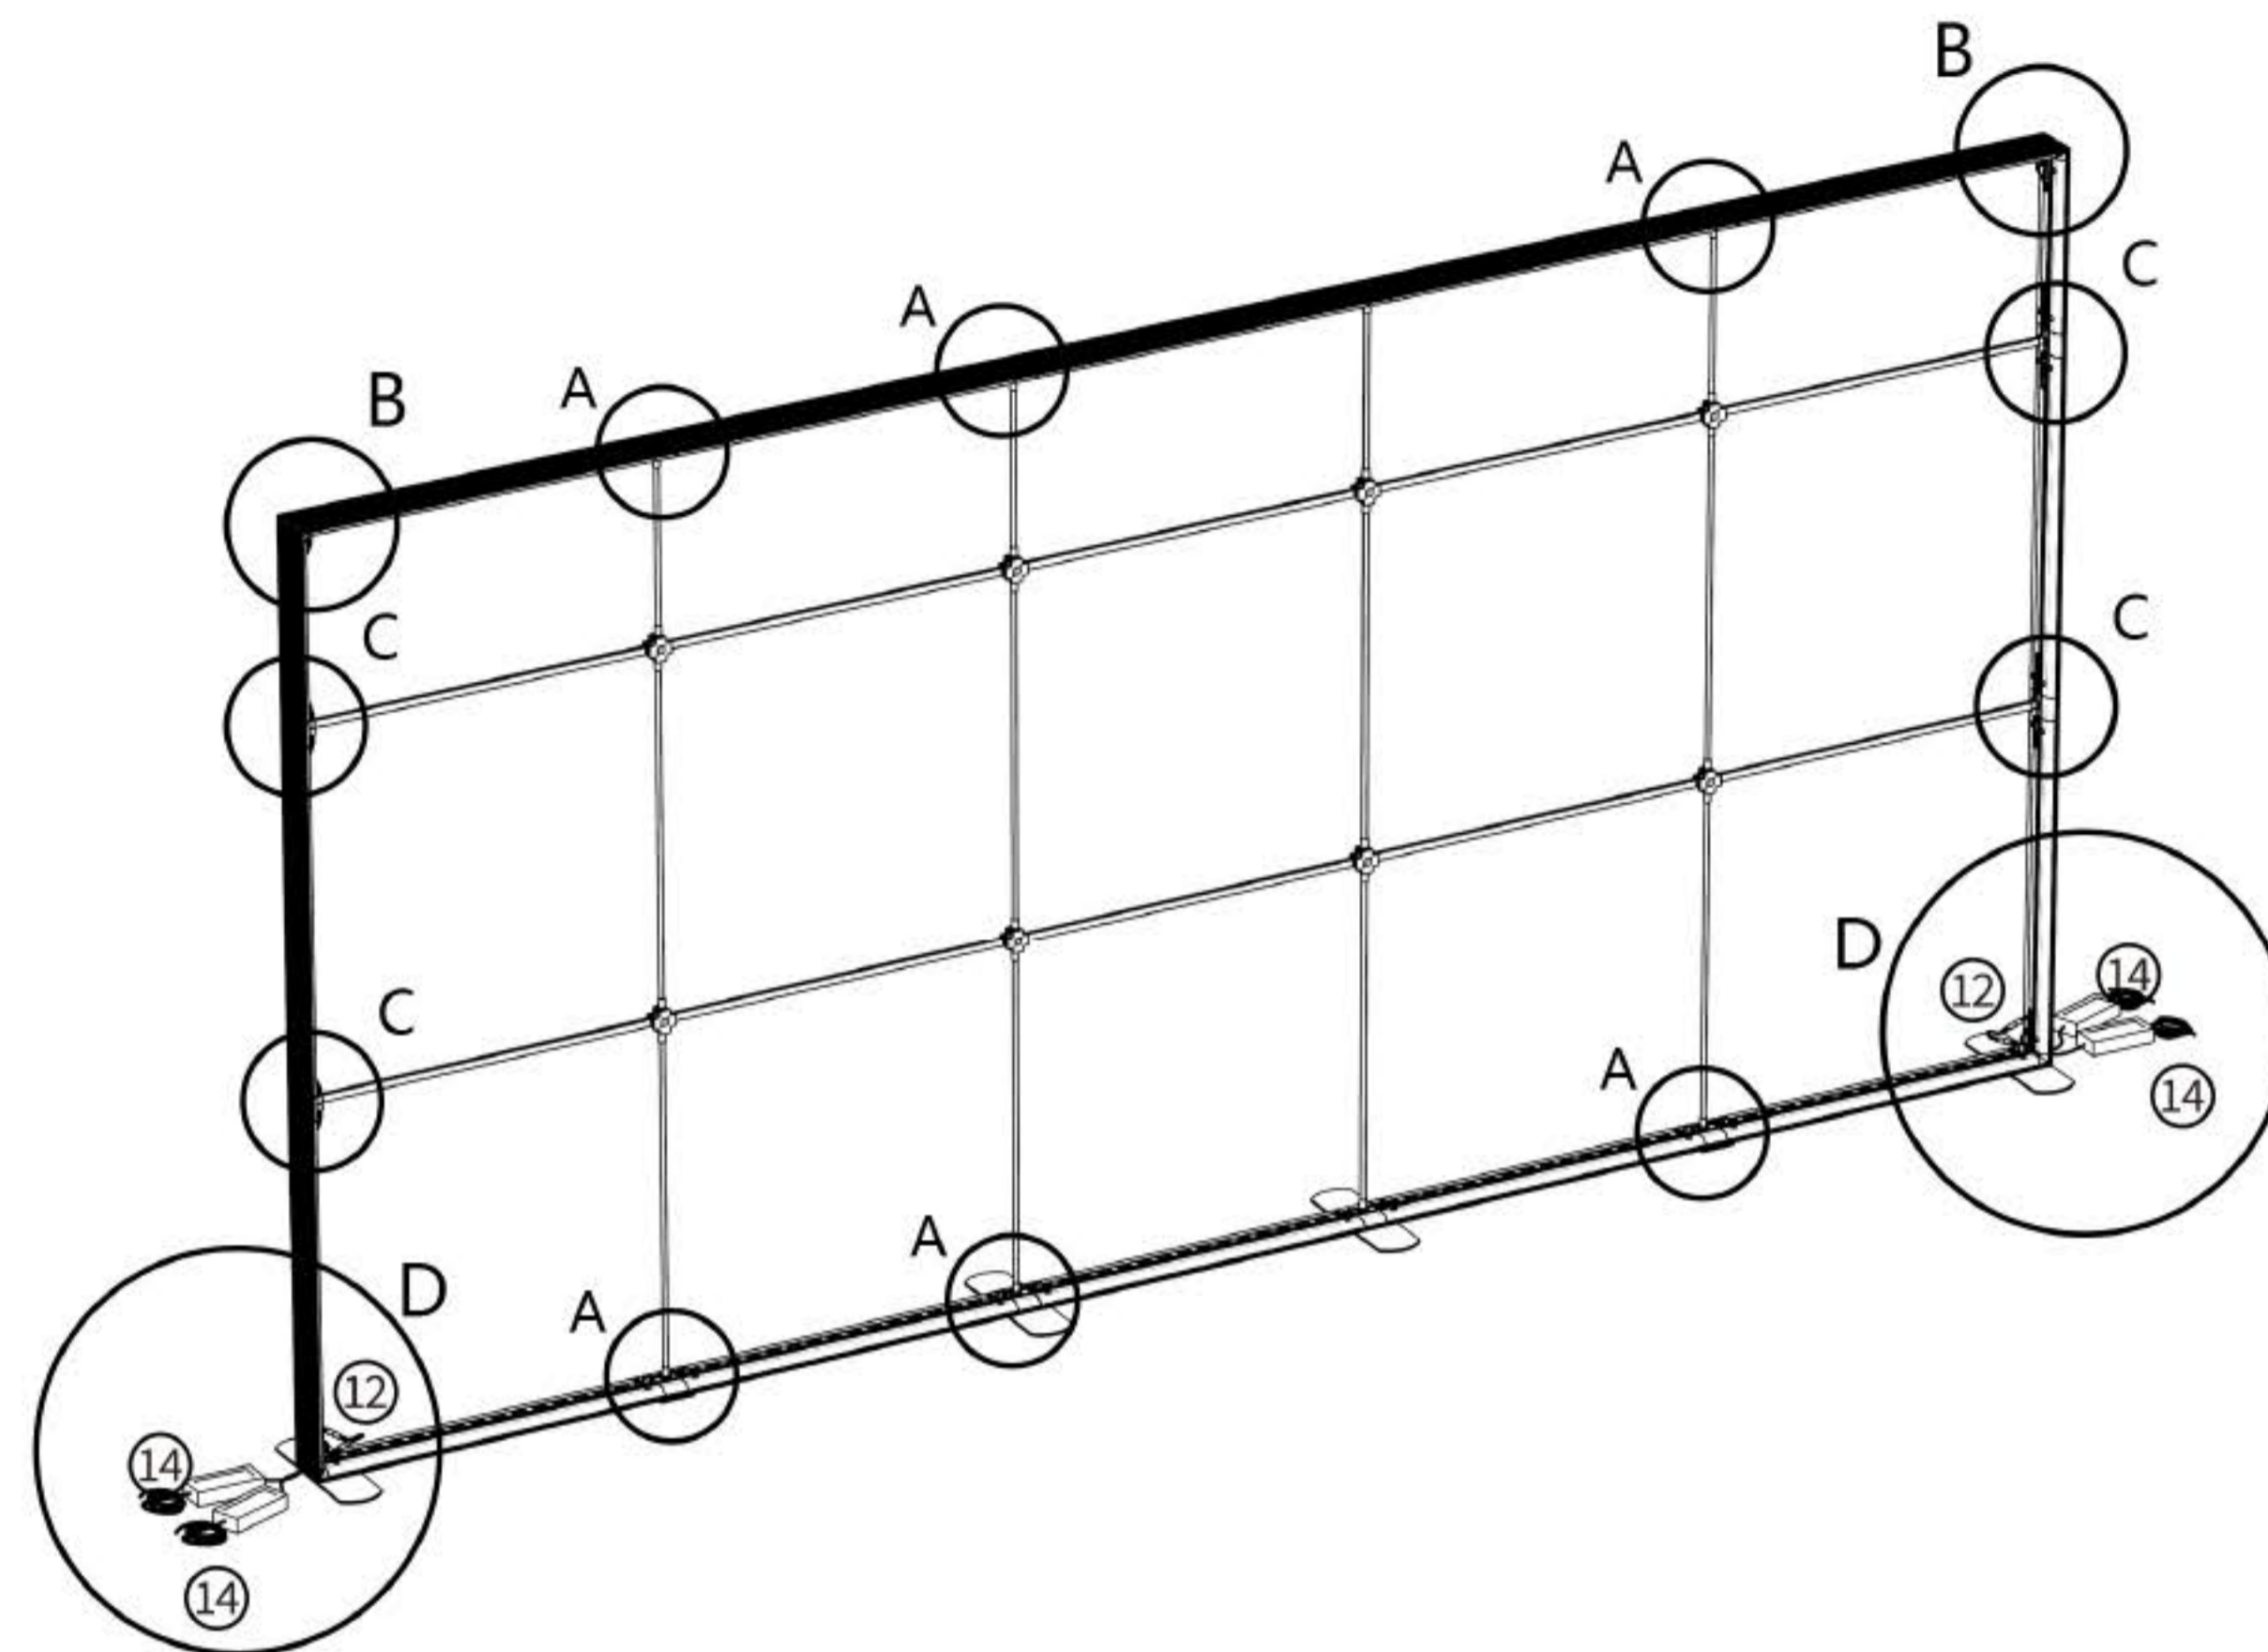

Module Light Box

Caution : One power supply
can only drive 3pcs LED light strip most

500/850/1000X2500(1000+1000+500)

9

10

W850*2000+500
W1000*2000+500

Tips for graphic installation: Graphic installation is better to start from 4 corners and then the middle of edges, clip the rest of graphic edges into the slot of the frame until the graphic is installed completely and looks smooth enough.

1500/1850/2000X2500(1000+1000+500)

19

20

INSTRUCTION

SEGPRO

W2000*2000+500
W3000*2000+500

1

2

3

4

Tips for graphic installation: Graphic installation is better to start from 4 corners and then the middle of edges, clip the rest of graphic edges into the slot of the frame until the graphic is installed completely and looks smooth enough.

2500/2850/3000X2500(1000+1000+500)

3500/3850/4000X2500(1000+1000+500)

4500/4850/5000X2500(1000+1000+500)

5500/5850/6000X2500(1000+1000+500)