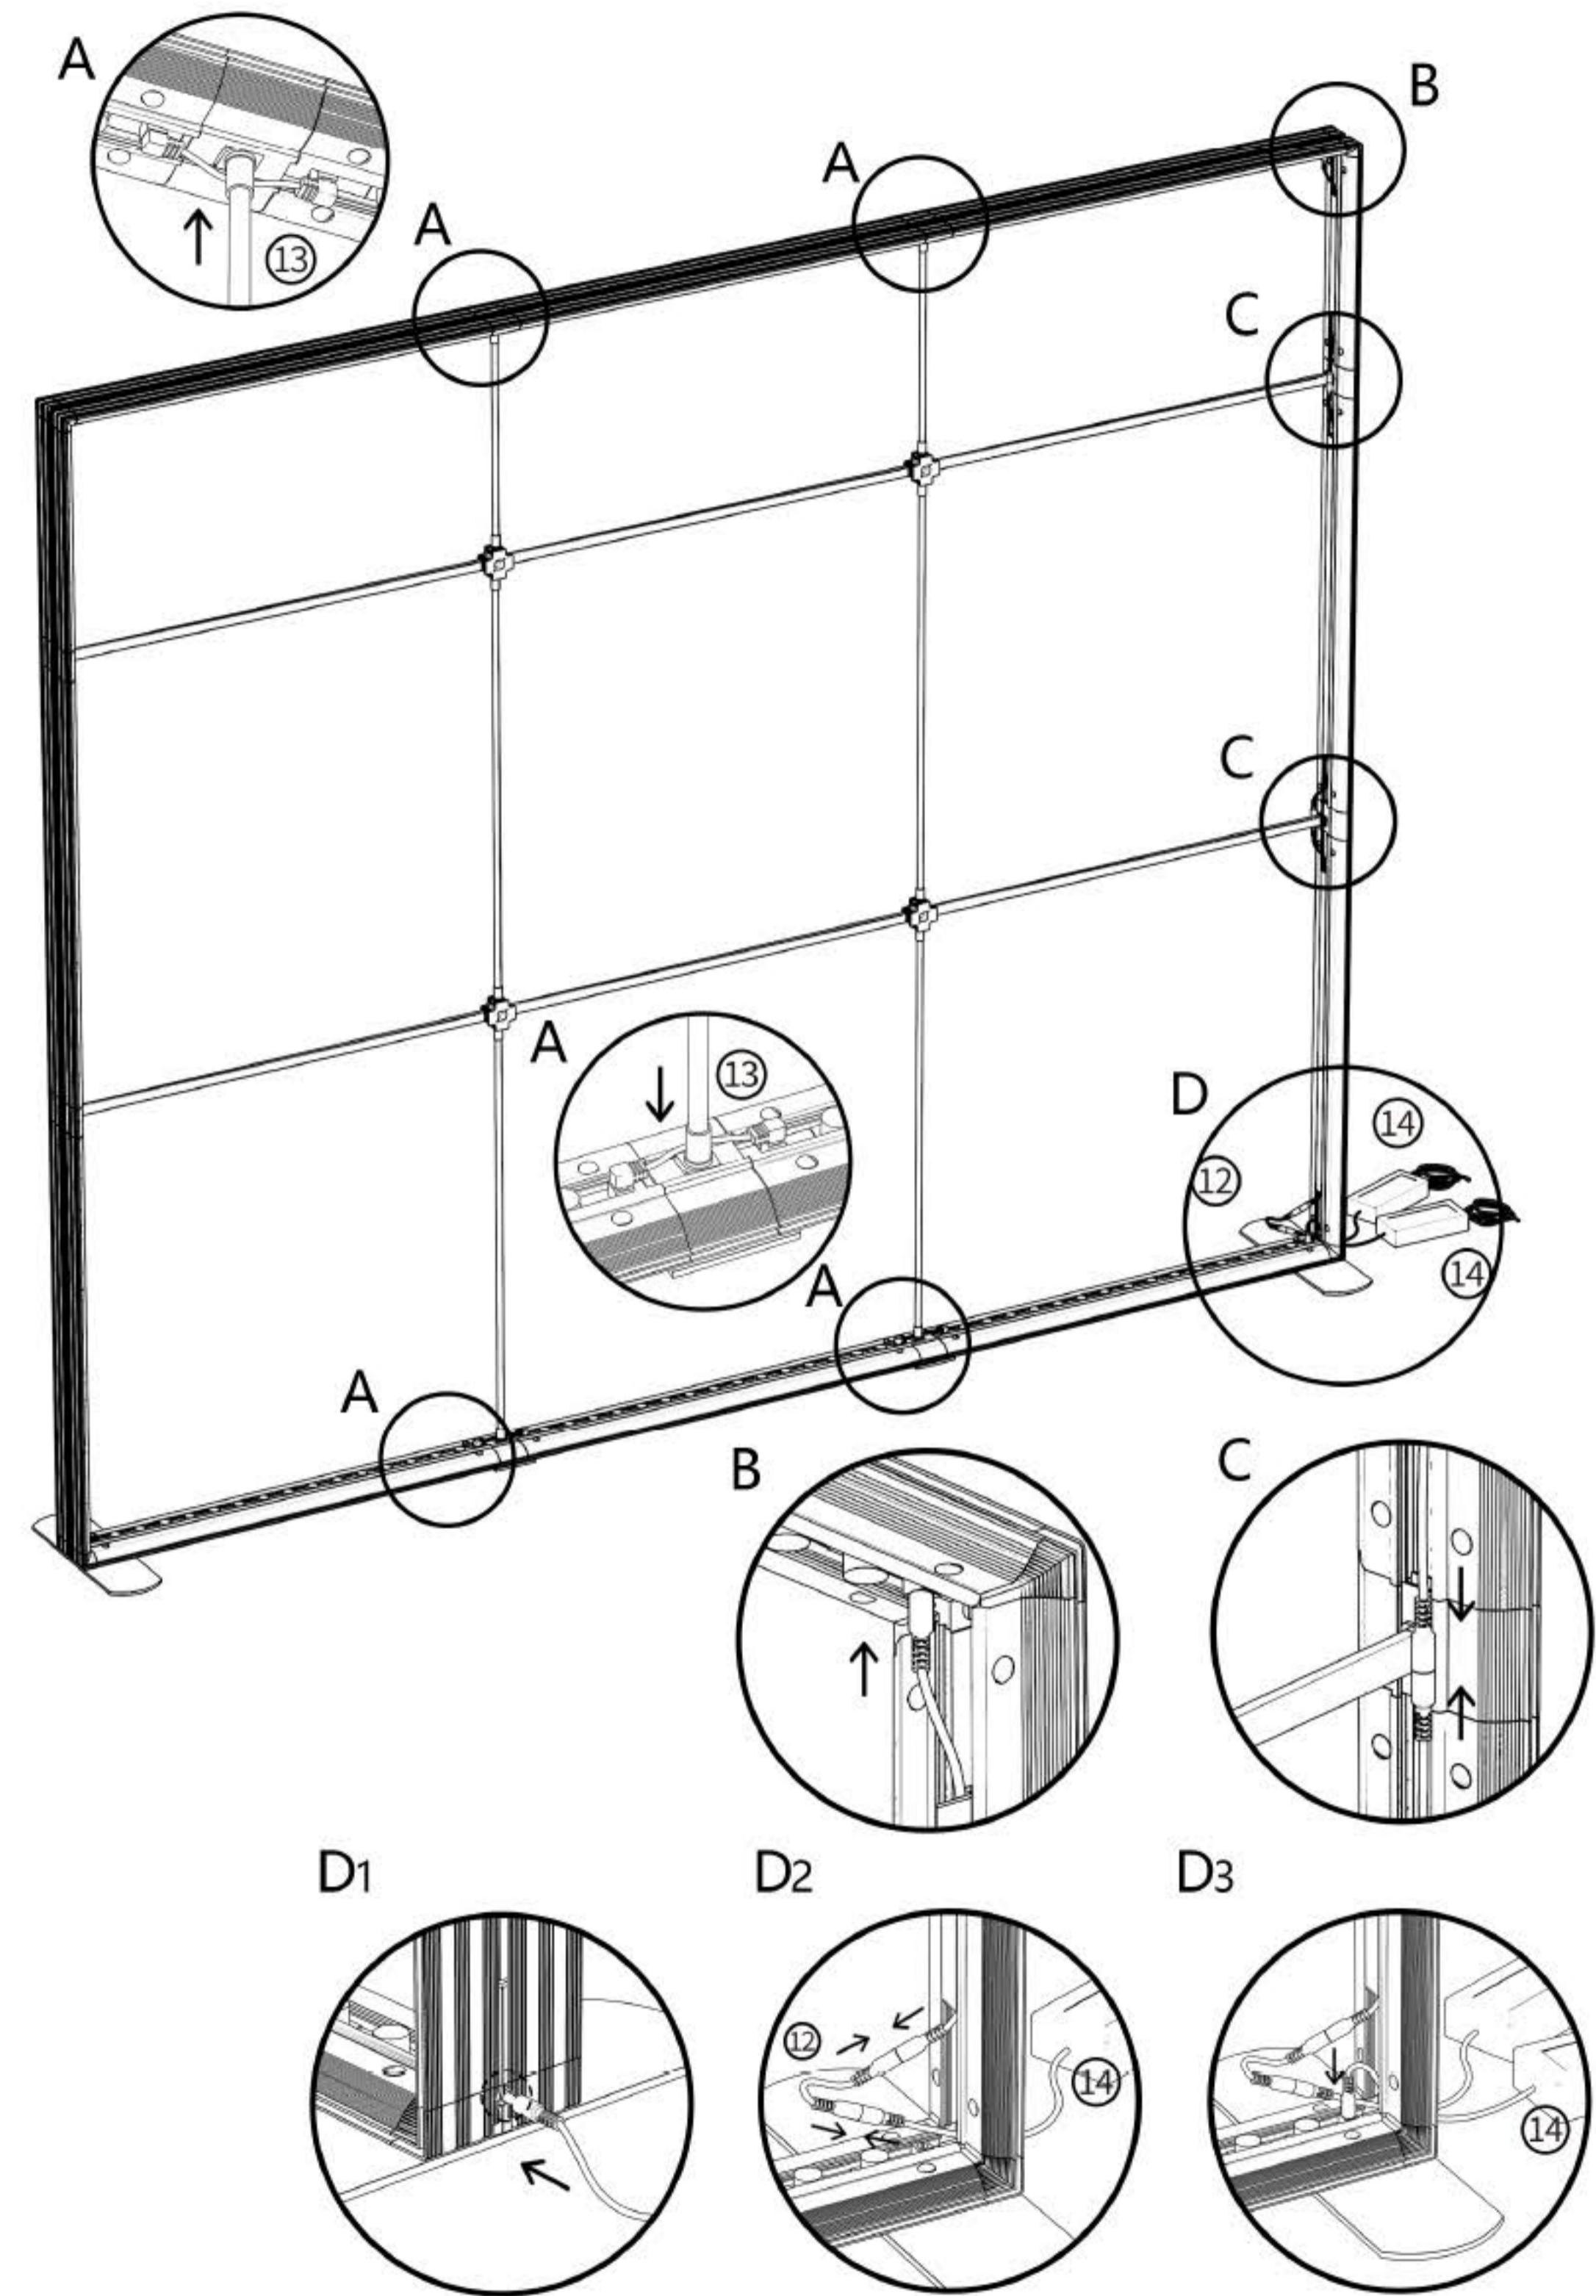

Module Light Box

Caution : One power supply
can only drive 3pcs LED light strip most

500/850/1000X2500(1000+1000+500)

9

10

W850*2000+500
W1000*2000+500

Tips for graphic installation: Graphic installation is better to start from 4 corners and then the middle of edges, clip the rest of graphic edges into the slot of the frame until the graphic is installed completely and looks smooth enough.

1500/1850/2000X2500(1000+1000+500)

19

20

INSTRUCTION

SEGPRO

W2000*2000+500
W3000*2000+500

1

2

3

4

Tips for graphic installation: Graphic installation is better to start from 4 corners and then the middle of edges, clip the rest of graphic edges into the slot of the frame until the graphic is installed completely and looks smooth enough.

2500/2850/3000X2500(1000+1000+500)

3500/3850/4000X2500(1000+1000+500)

4500/4850/5000X2500(1000+1000+500)

5500/5850/6000X2500(1000+1000+500)