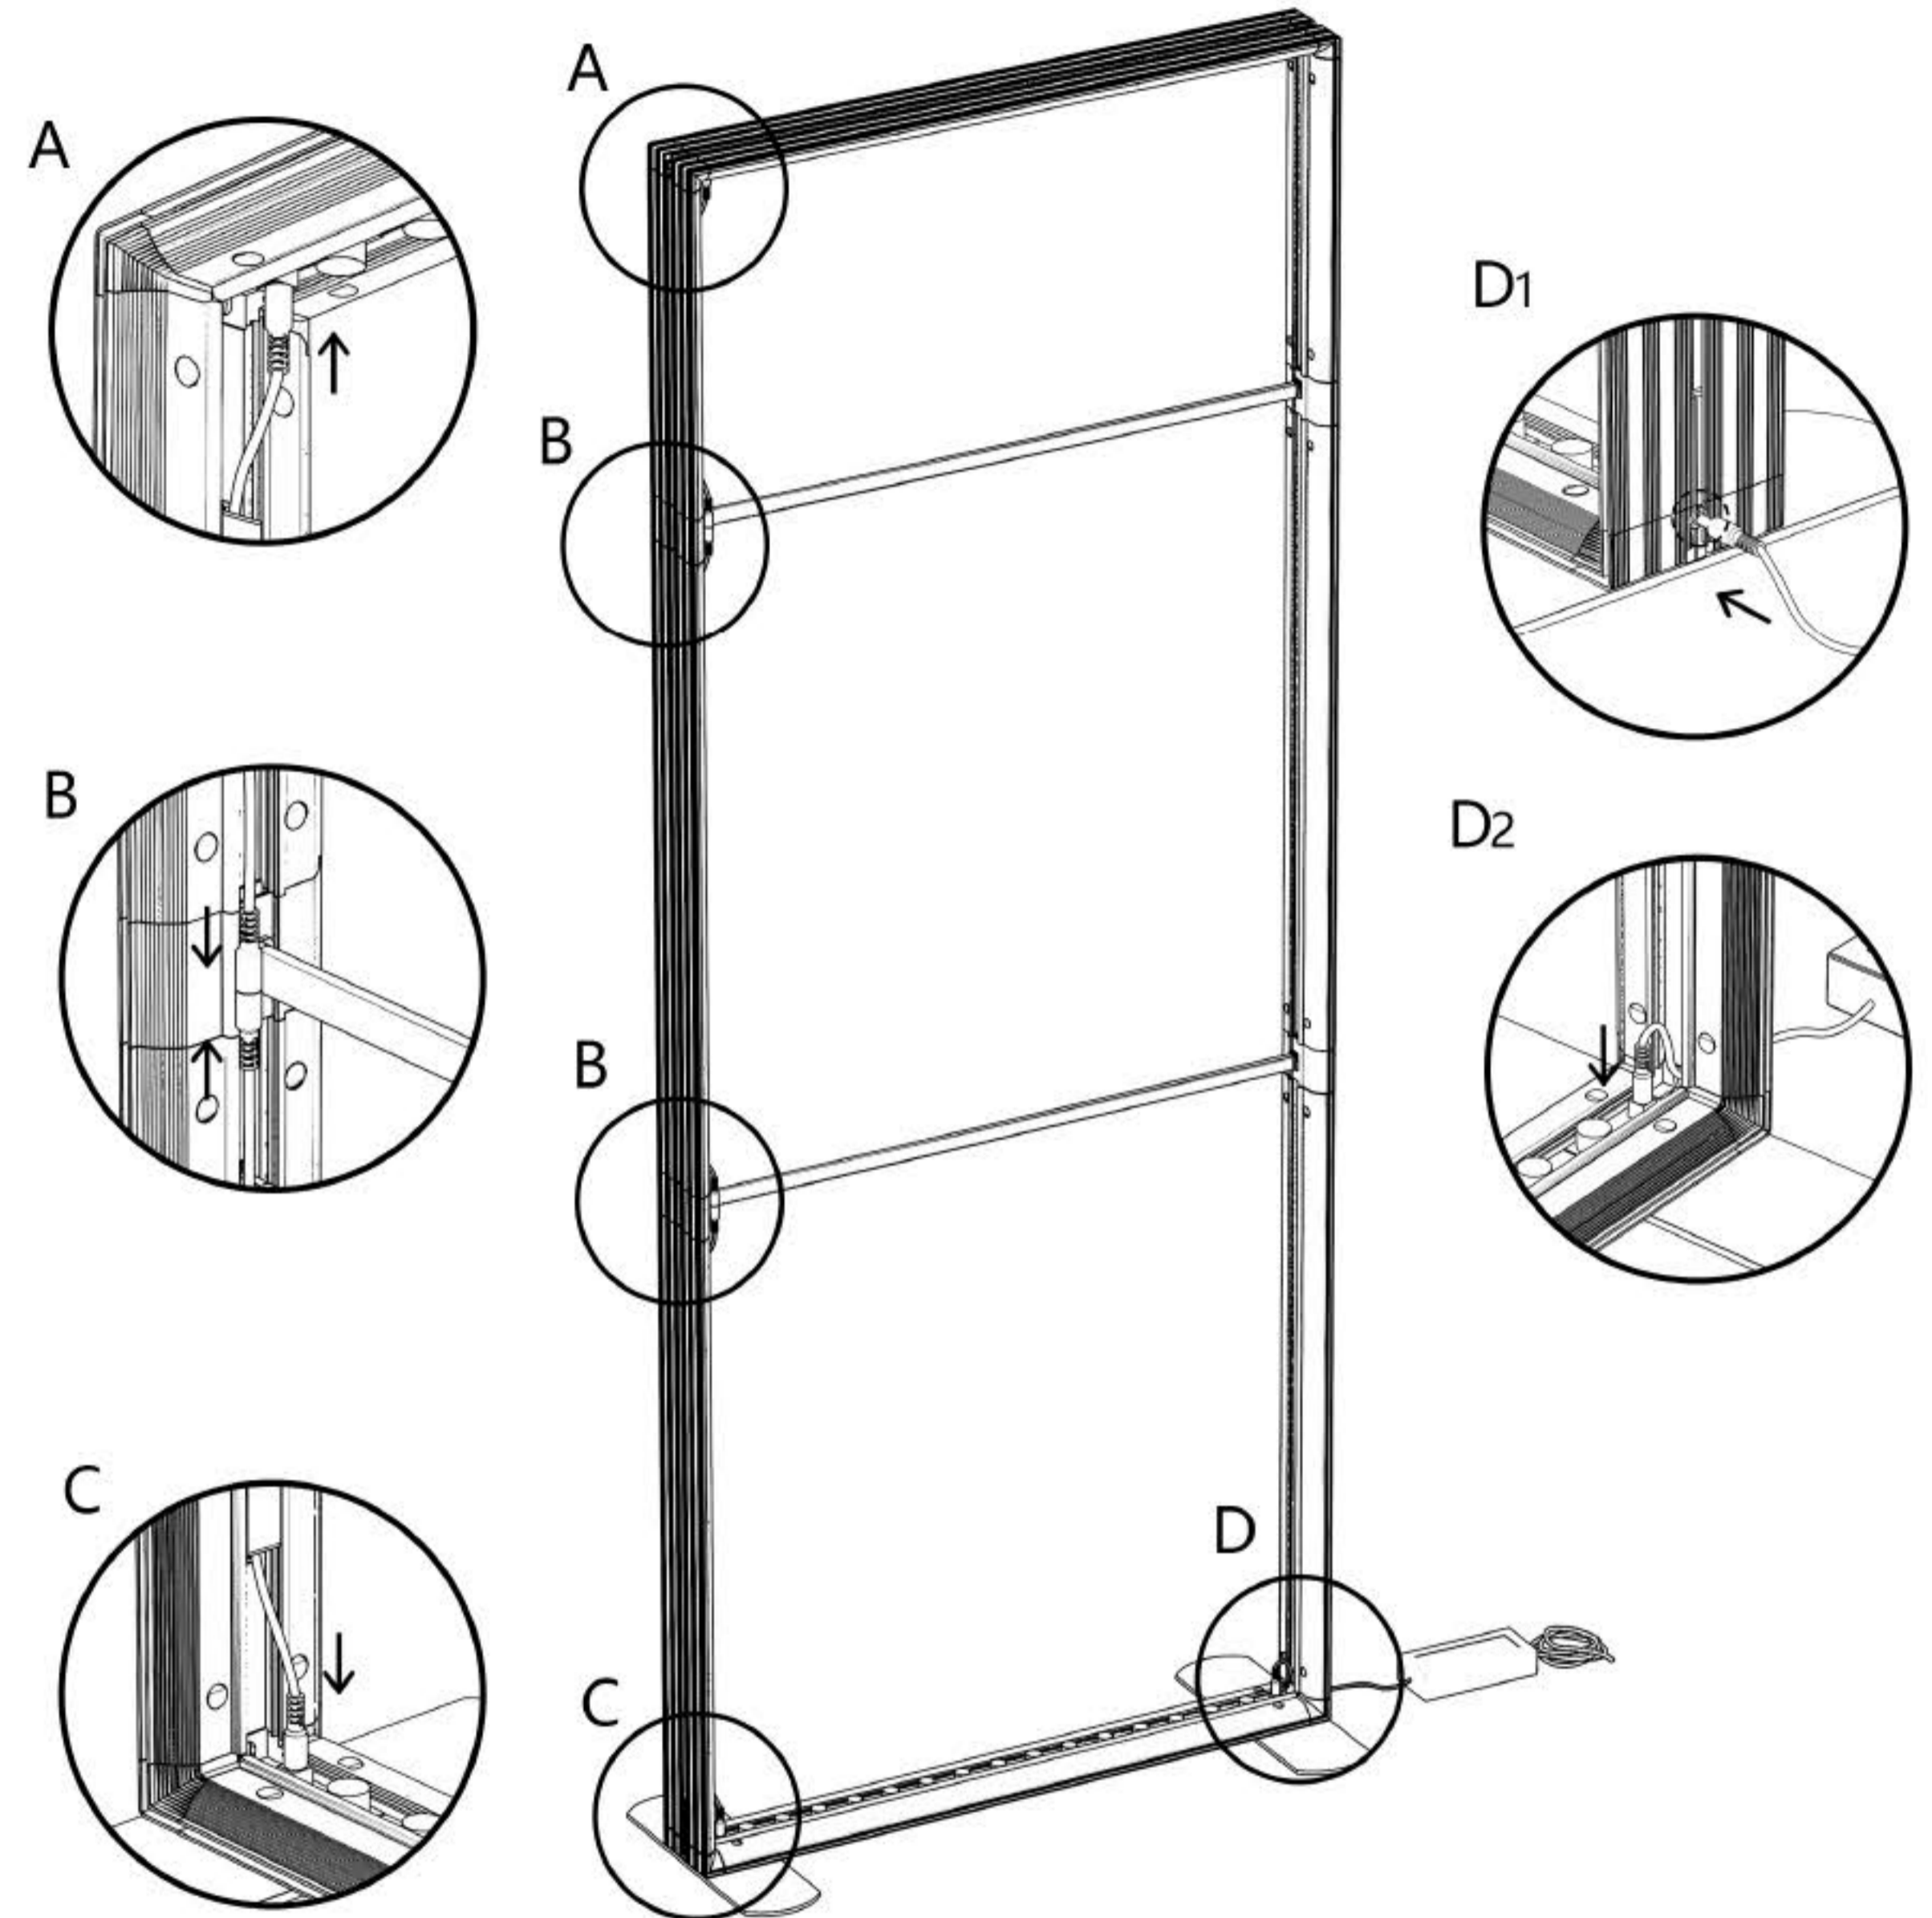

Module Light Box

Caution : One power supply
can only drive 3pcs LED light strip most

500/850/1000X2500(1000+1000+500)

9

10

W850*2000+500
W1000*2000+500

Tips for graphic installation: Graphic installation is better to start from 4 corners and then the middle of edges, clip the rest of graphic edges into the slot of the frame until the graphic is installed completely and looks smooth enough.

1500/1850/2000X2500(1000+1000+500)

19

20

INSTRUCTION

SEGPRO

W2000*2000+500
W3000*2000+500

1

2

3

4

Tips for graphic installation: Graphic installation is better to start from 4 corners and then the middle of edges, clip the rest of graphic edges into the slot of the frame until the graphic is installed completely and looks smooth enough.

2500/2850/3000X2500(1000+1000+500)

3500/3850/4000X2500(1000+1000+500)

4500/4850/5000X2500(1000+1000+500)

5500/5850/6000X2500(1000+1000+500)