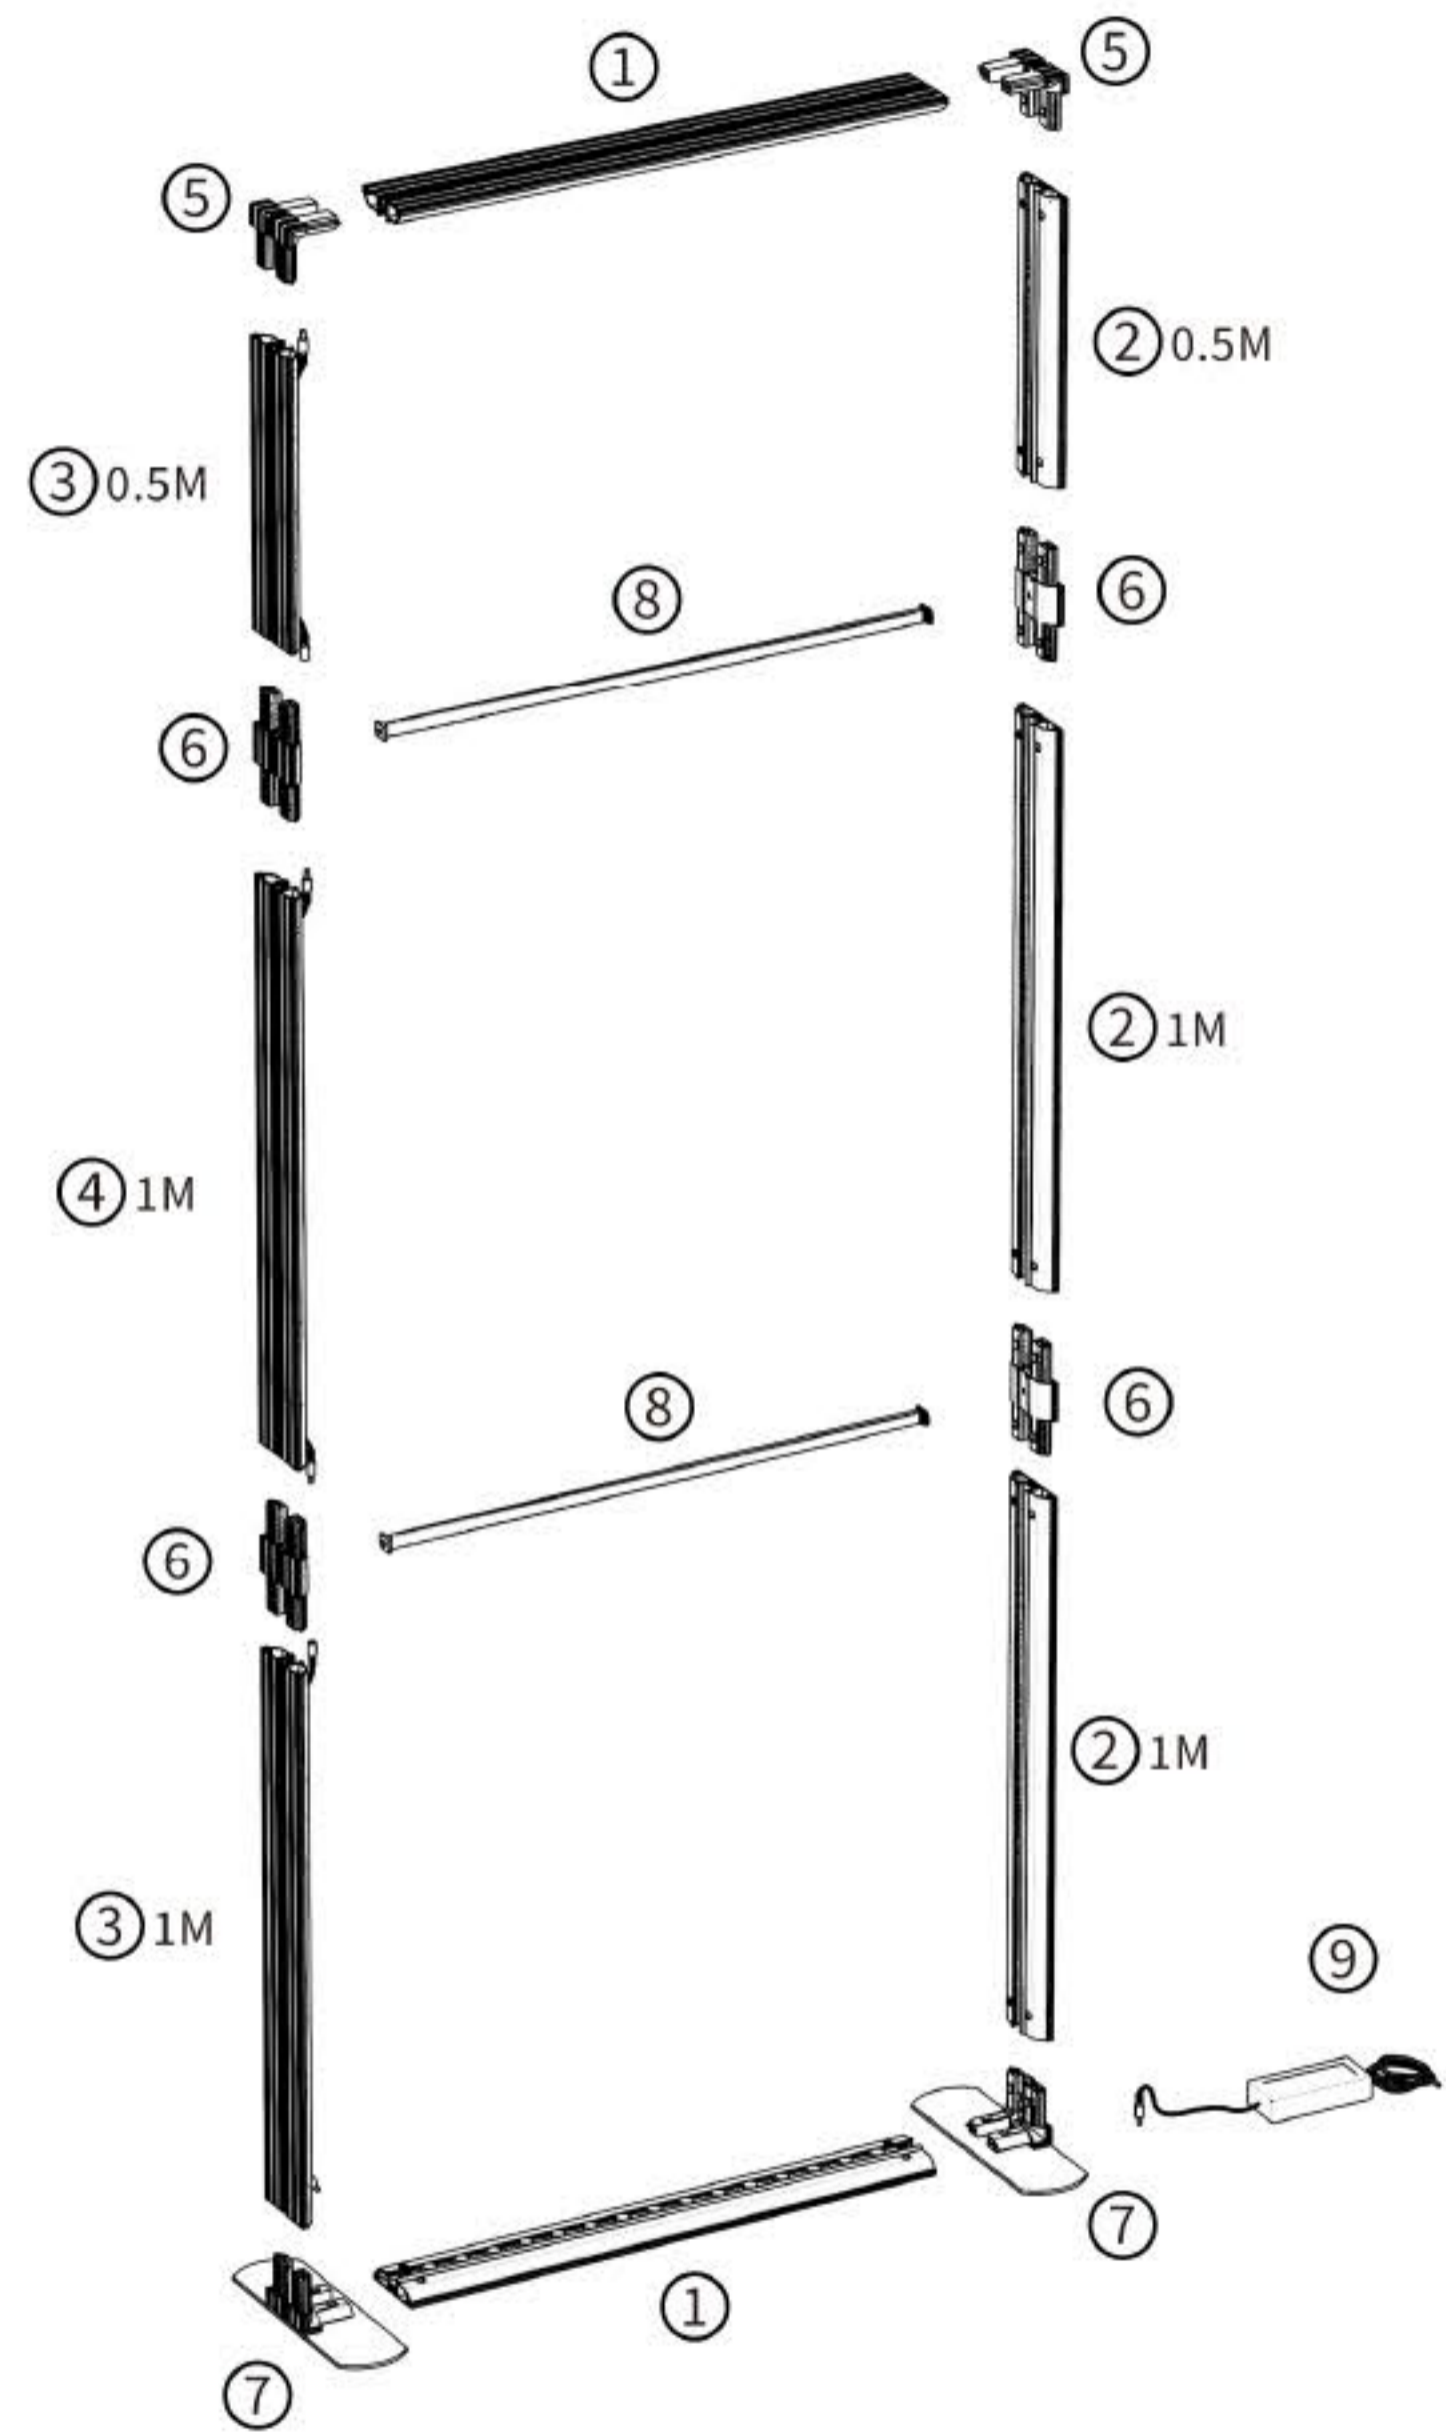

Module Light Box

Caution : One power supply
can only drive 3pcs LED light strip most

500/850/1000X2500(1000+1000+500)

9

10

W850*2000+500
W1000*2000+500

Tips for graphic installation: Graphic installation is better to start from 4 corners and then the middle of edges, clip the rest of graphic edges into the slot of the frame until the graphic is installed completely and looks smooth enough.

1500/1850/2000X2500(1000+1000+500)

19

20

INSTRUCTION

SEGPRO

W2000*2000+500
W3000*2000+500

1

2

3

4

Tips for graphic installation: Graphic installation is better to start from 4 corners and then the middle of edges, clip the rest of graphic edges into the slot of the frame until the graphic is installed completely and looks smooth enough.

2500/2850/3000X2500(1000+1000+500)

3500/3850/4000X2500(1000+1000+500)

4500/4850/5000X2500(1000+1000+500)

5500/5850/6000X2500(1000+1000+500)