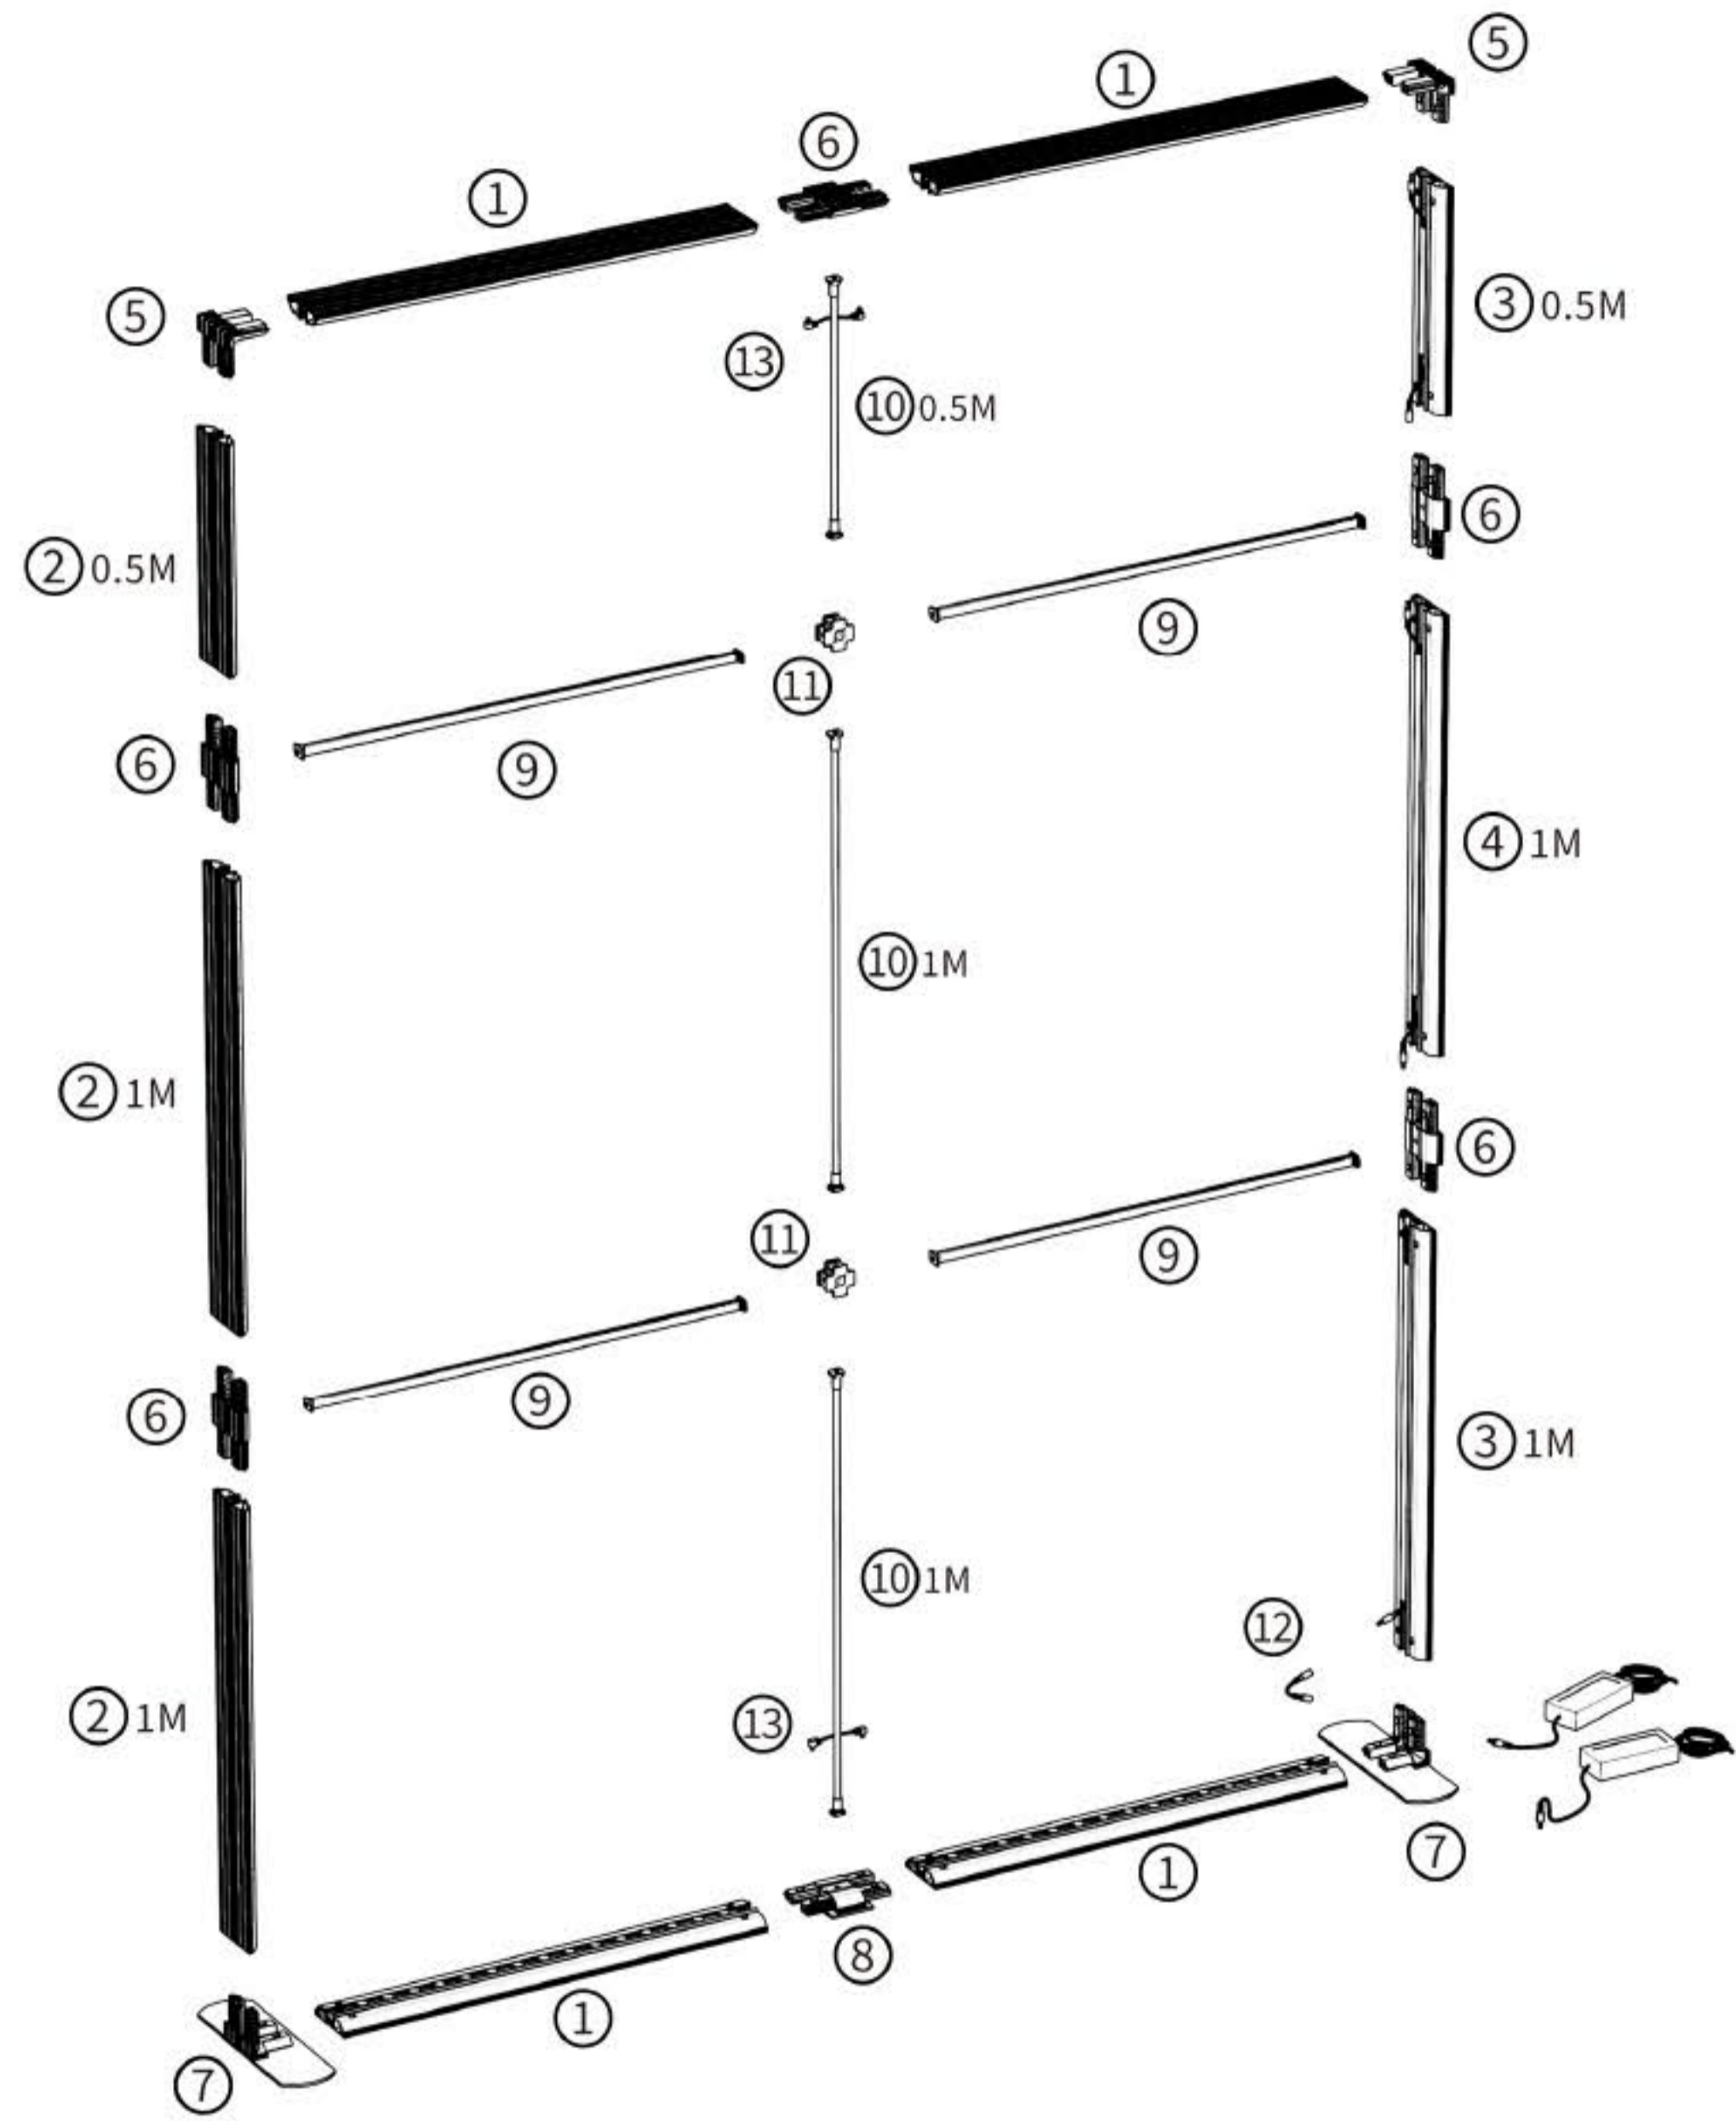

Module Light Box

Caution : One power supply
can only drive 3pcs LED light strip most

500/850/1000X2500(1000+1000+500)

9

10

W850*2000+500
W1000*2000+500

Tips for graphic installation: Graphic installation is better to start from 4 corners and then the middle of edges, clip the rest of graphic edges into the slot of the frame until the graphic is installed completely and looks smooth enough.

1500/1850/2000X2500(1000+1000+500)

19

20

INSTRUCTION

SEGPRO

W2000*2000+500
W3000*2000+500

1

2

3

4

Tips for graphic installation: Graphic installation is better to start from 4 corners and then the middle of edges, clip the rest of graphic edges into the slot of the frame until the graphic is installed completely and looks smooth enough.

2500/2850/3000X2500(1000+1000+500)

3500/3850/4000X2500(1000+1000+500)

4500/4850/5000X2500(1000+1000+500)

5500/5850/6000X2500(1000+1000+500)