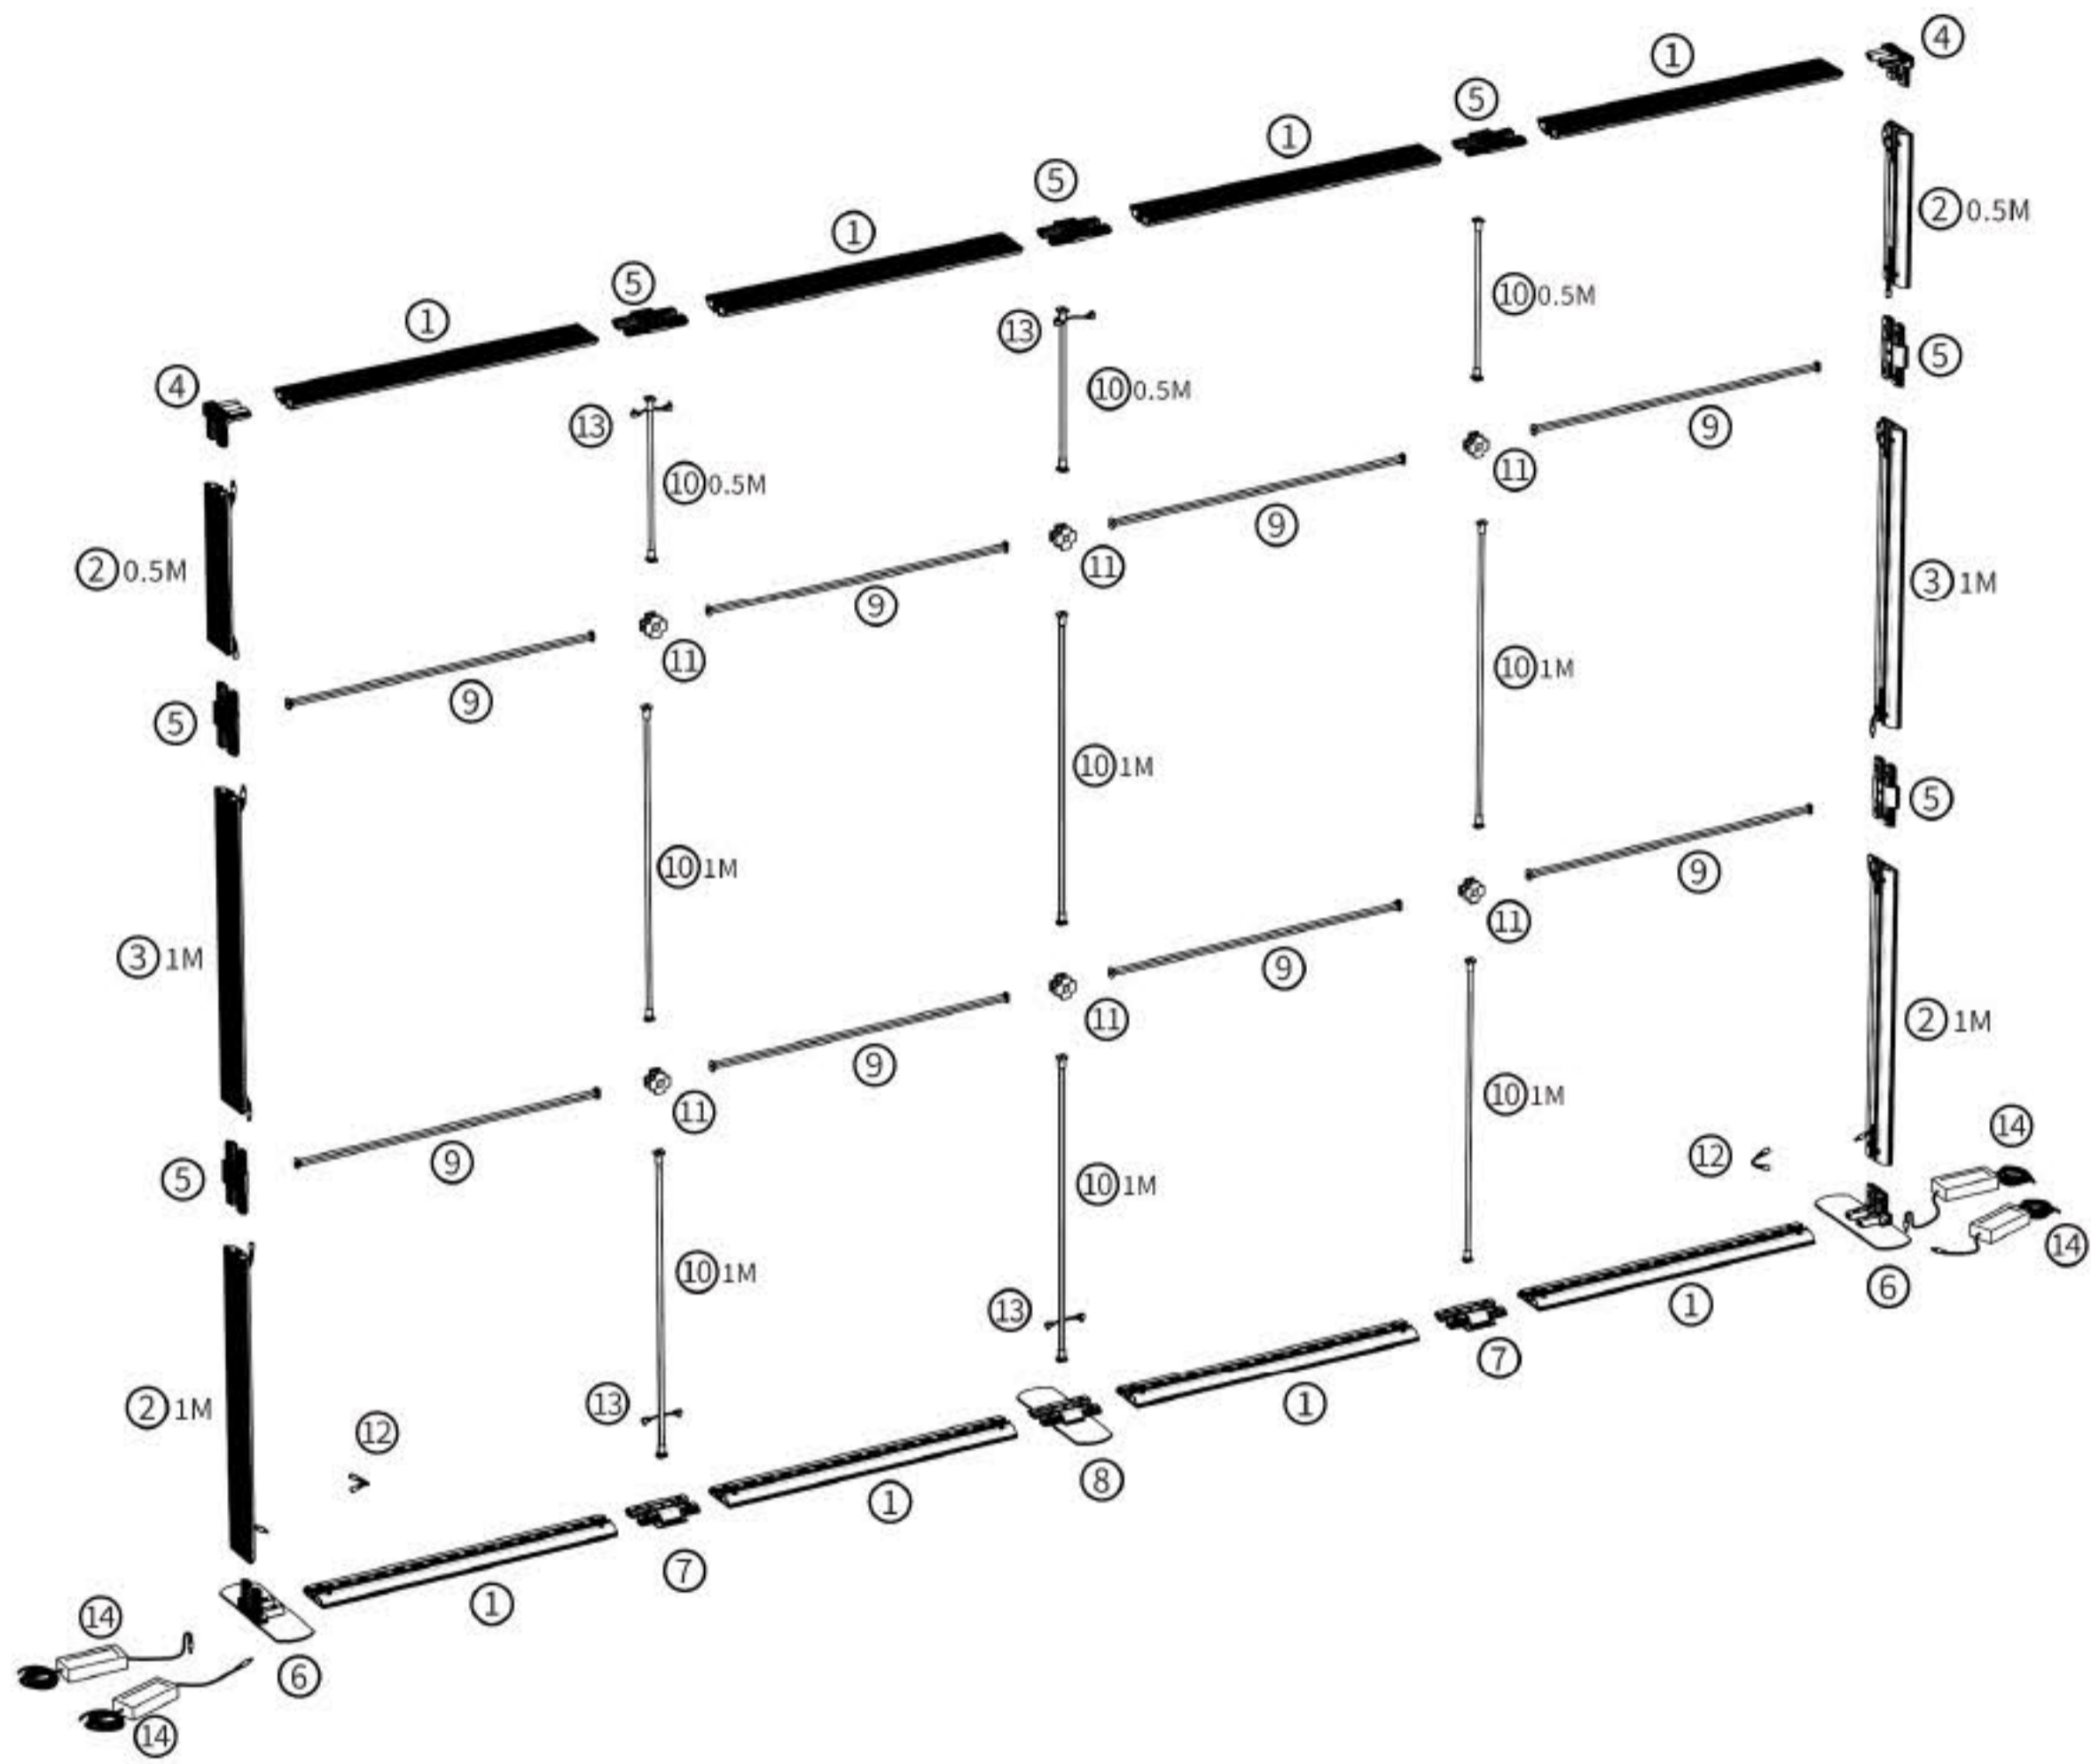

Module Light Box

Caution : One power supply
can only drive 3pcs LED light strip most

500/850/1000X2500(1000+1000+500)

9

10

W850*2000+500
W1000*2000+500

Tips for graphic installation: Graphic installation is better to start from 4 corners and then the middle of edges, clip the rest of graphic edges into the slot of the frame until the graphic is installed completely and looks smooth enough.

1500/1850/2000X2500(1000+1000+500)

19

20

INSTRUCTION

SEGPRO

W2000*2000+500
W3000*2000+500

1

2

3

4

Tips for graphic installation: Graphic installation is better to start from 4 corners and then the middle of edges, clip the rest of graphic edges into the slot of the frame until the graphic is installed completely and looks smooth enough.

2500/2850/3000X2500(1000+1000+500)

3500/3850/4000X2500(1000+1000+500)

4500/4850/5000X2500(1000+1000+500)

5500/5850/6000X2500(1000+1000+500)