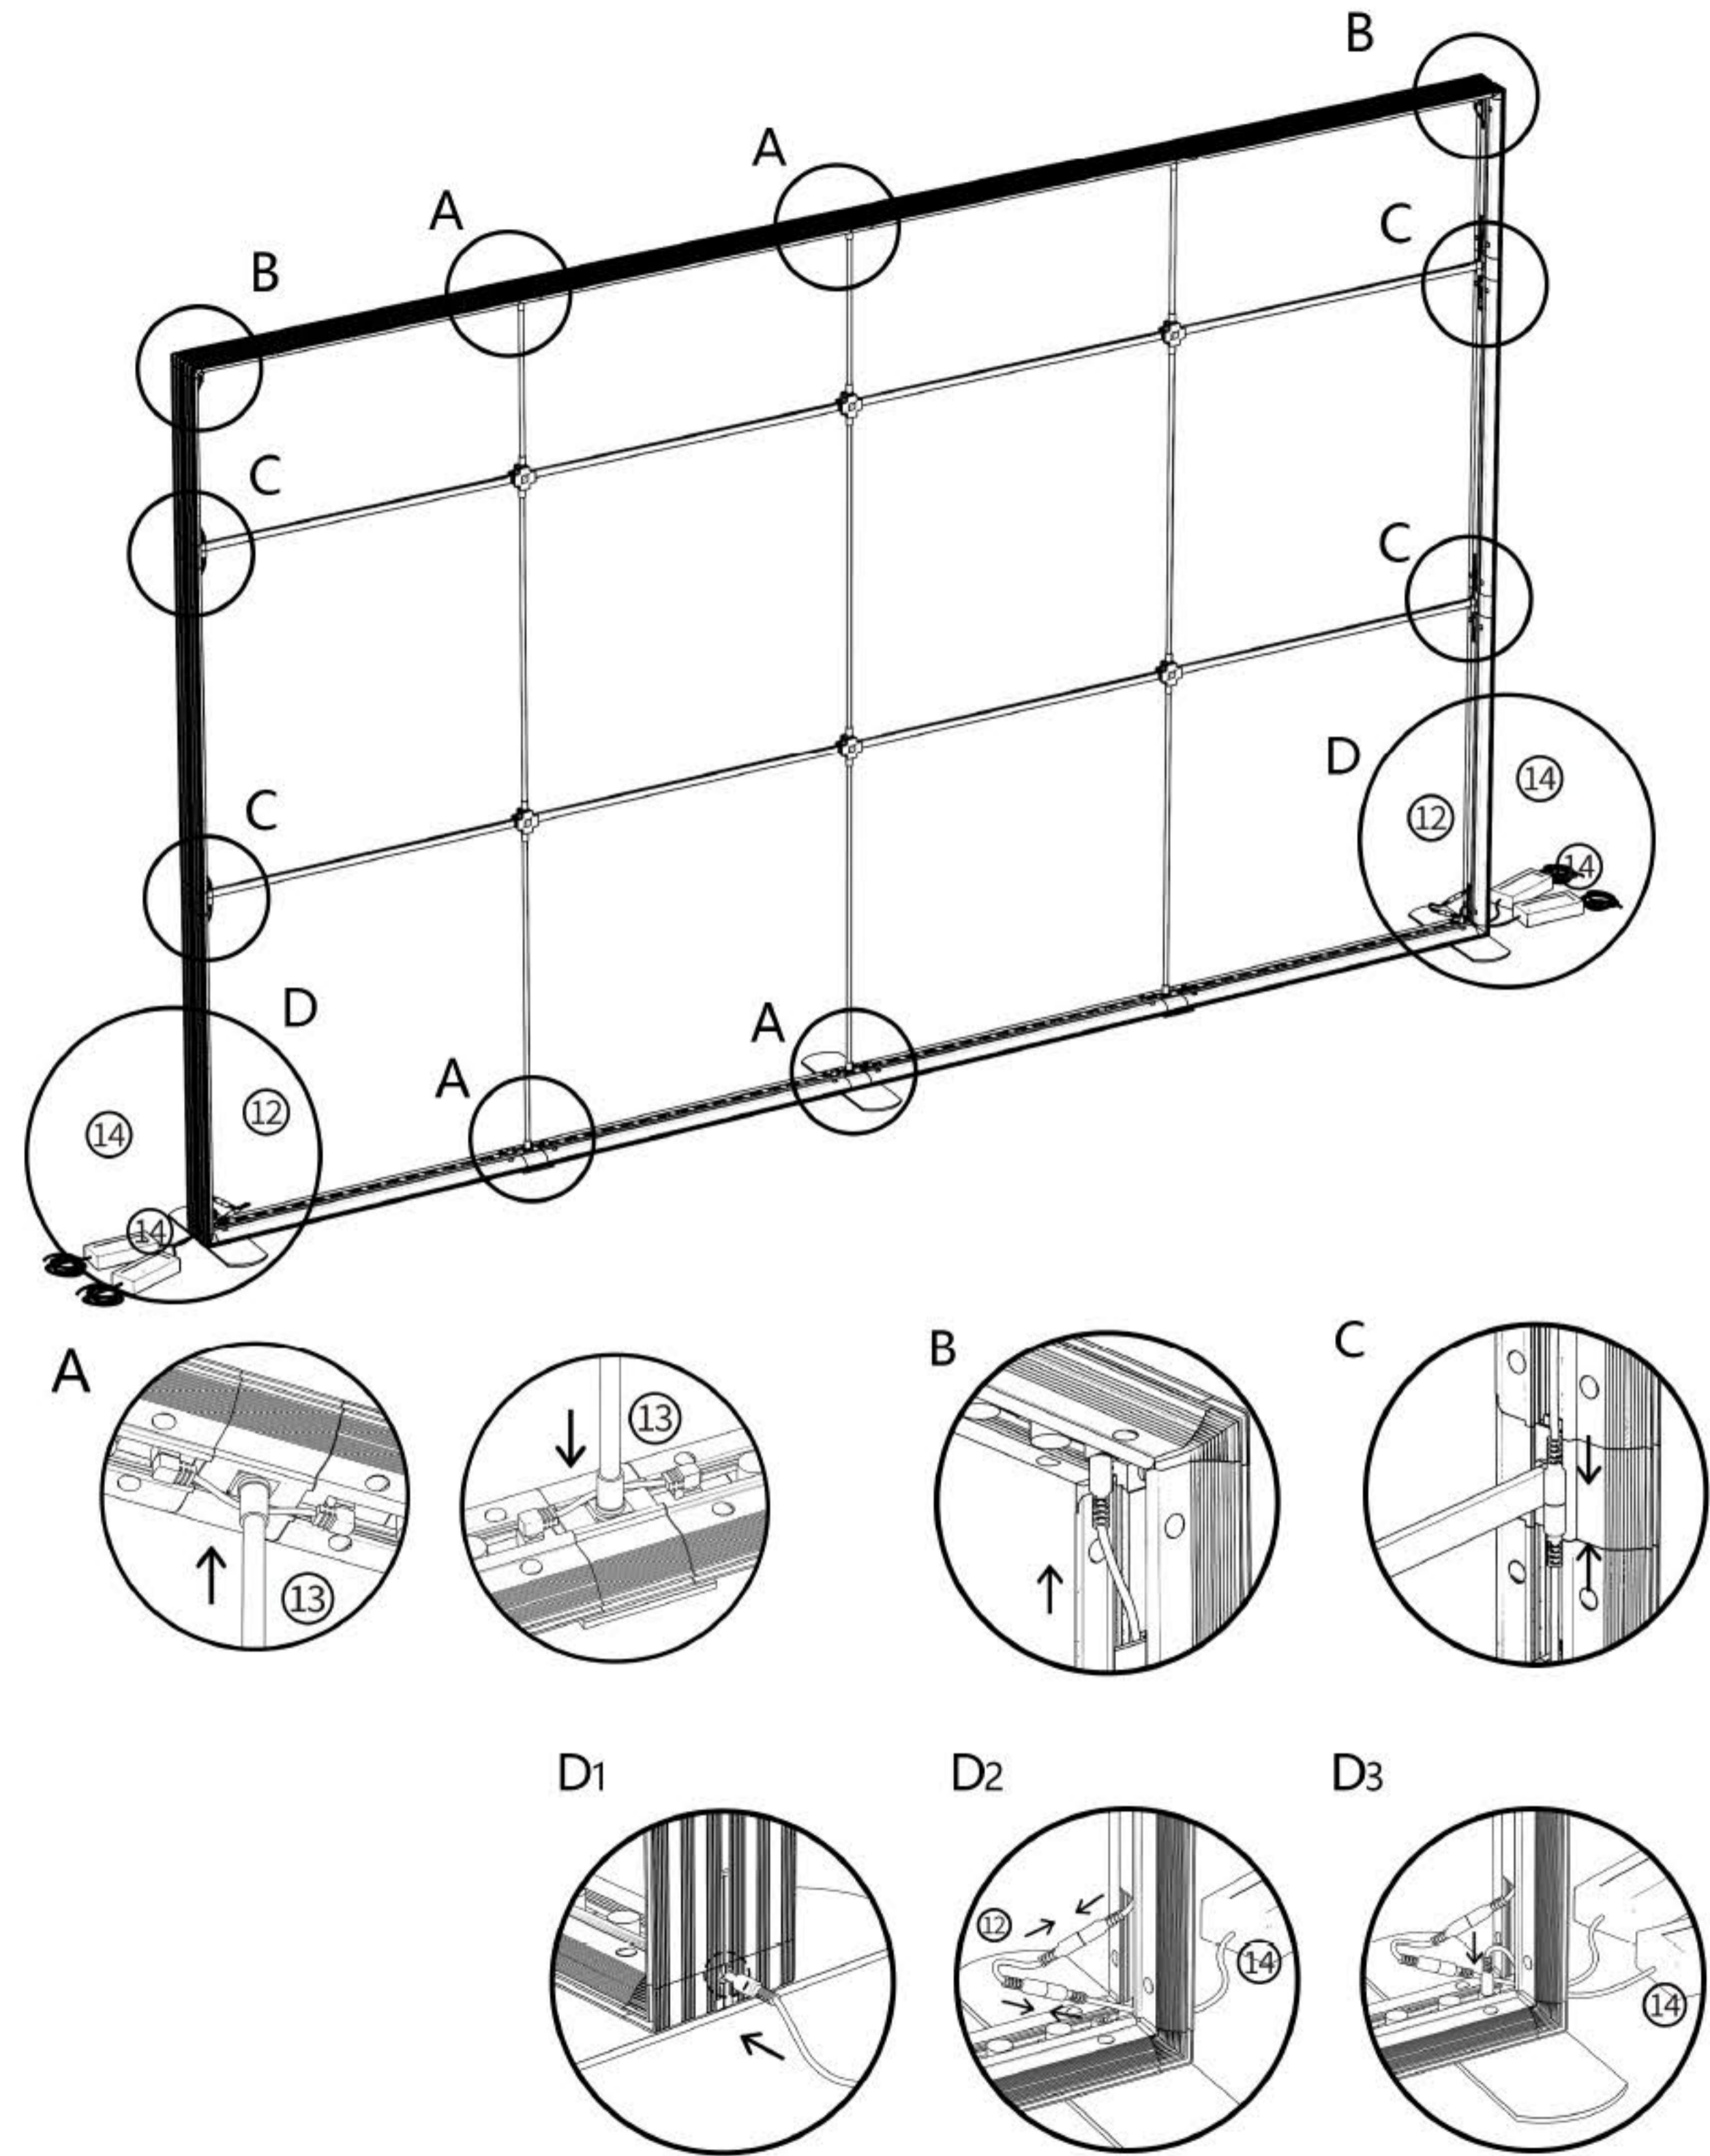

Module Light Box

Caution : One power supply
can only drive 3pcs LED light strip most

500/850/1000X2500(1000+1000+500)

9

10

W850*2000+500
W1000*2000+500

Tips for graphic installation: Graphic installation is better to start from 4 corners and then the middle of edges, clip the rest of graphic edges into the slot of the frame until the graphic is installed completely and looks smooth enough.

1500/1850/2000X2500(1000+1000+500)

19

20

INSTRUCTION

SEGPRO

W2000*2000+500
W3000*2000+500

1

2

3

4

Tips for graphic installation: Graphic installation is better to start from 4 corners and then the middle of edges, clip the rest of graphic edges into the slot of the frame until the graphic is installed completely and looks smooth enough.

2500/2850/3000X2500(1000+1000+500)

3500/3850/4000X2500(1000+1000+500)

4500/4850/5000X2500(1000+1000+500)

5500/5850/6000X2500(1000+1000+500)