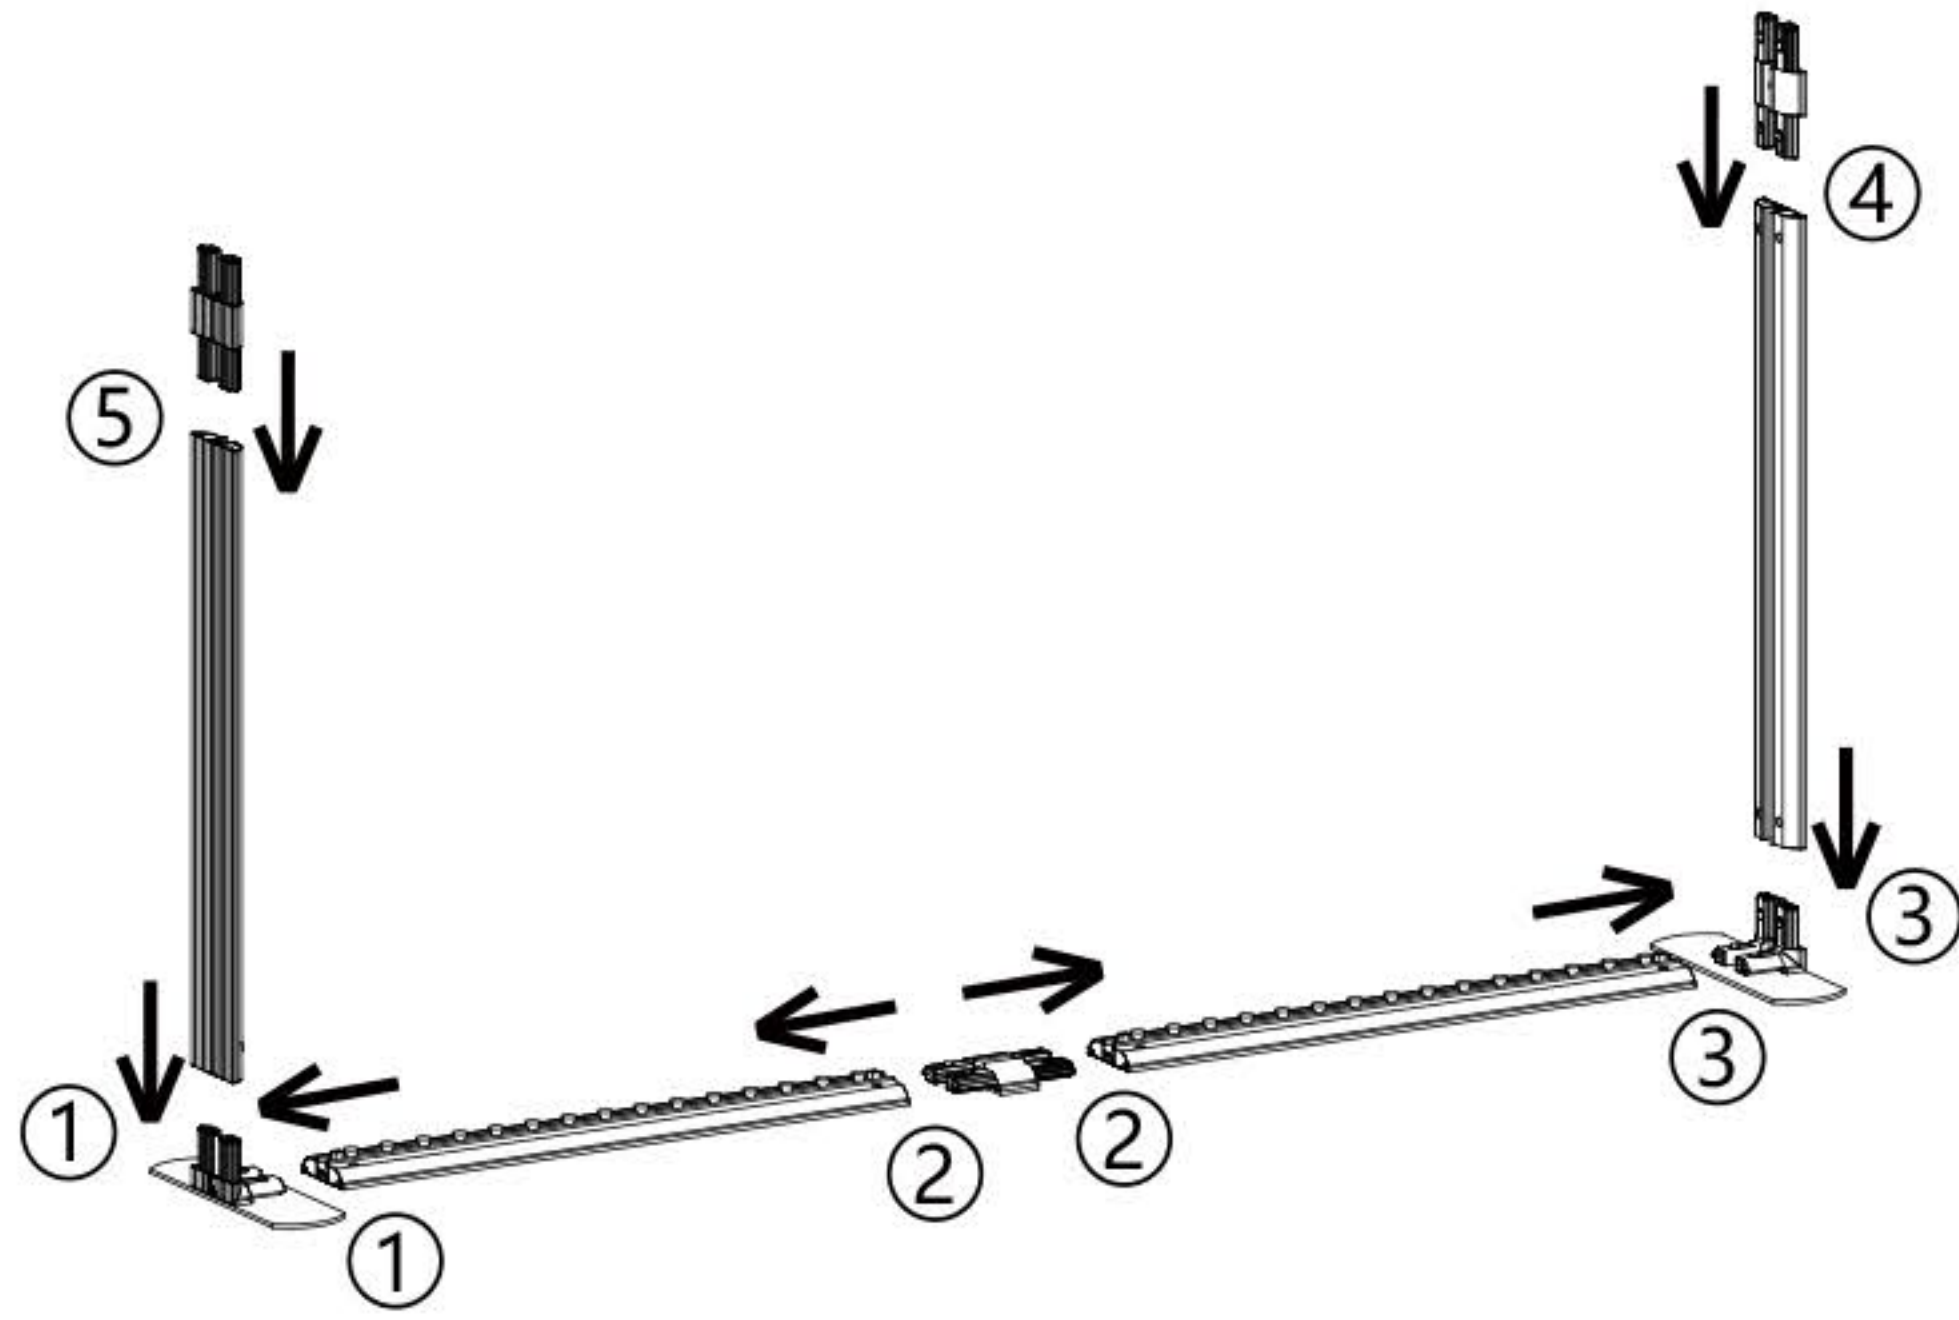

Module Light Box

Caution : One power supply
can only drive 3pcs LED light strip most

500/850/1000X2500(1000+1000+500)

9

10

W850*2000+500
W1000*2000+500

Tips for graphic installation: Graphic installation is better to start from 4 corners and then the middle of edges, clip the rest of graphic edges into the slot of the frame until the graphic is installed completely and looks smooth enough.

1500/1850/2000X2500(1000+1000+500)

19

20

INSTRUCTION

SEGPRO

W2000*2000+500
W3000*2000+500

1

2

3

4

Tips for graphic installation: Graphic installation is better to start from 4 corners and then the middle of edges, clip the rest of graphic edges into the slot of the frame until the graphic is installed completely and looks smooth enough.

2500/2850/3000X2500(1000+1000+500)

3500/3850/4000X2500(1000+1000+500)

4500/4850/5000X2500(1000+1000+500)

5500/5850/6000X2500(1000+1000+500)